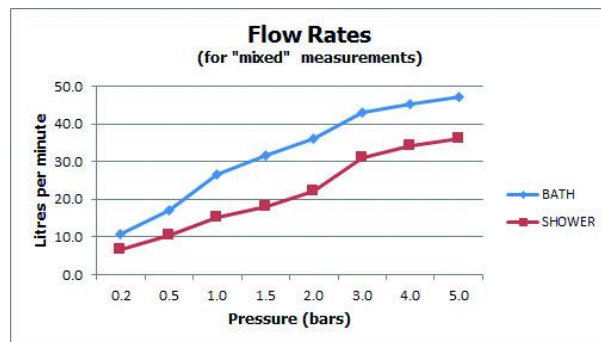

SPECIFICATION SHEET

COLLECTION: ZOO

PRODUCT CODE: Z00-130+K-C/P

TAP TYPE

Bath Shower Mixer

WITH SHOWER KIT

Yes

WITH EASY-FIT BRACKETS