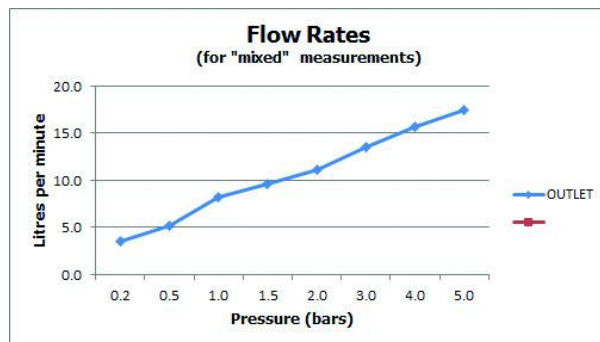

SPECIFICATION SHEET

COLLECTION: ZOO

PRODUCT CODE: Z00-106-C/P

TAP TYPE

Pillar Tap

PLUMBING SYSTEM SUITABILITY

Gravity System, Pumped System, Combination Boiler, Pressurised System

MOUNTING

Deck Mounted

HOLES

2 Hole

STYLE

Round

DECK HOLE DRILL DIAMETER

22mm

WITH WATER FLOW STRAIGHTENER

Yes

COLLECTION NAME

Zoo

FINISH

Chrome

tel: 01934 744466
email: sales@vado.com
www.vado.com

WHERE INSPIRATION FLOWS
TAPS | SHOWERS | ACCESSORIES