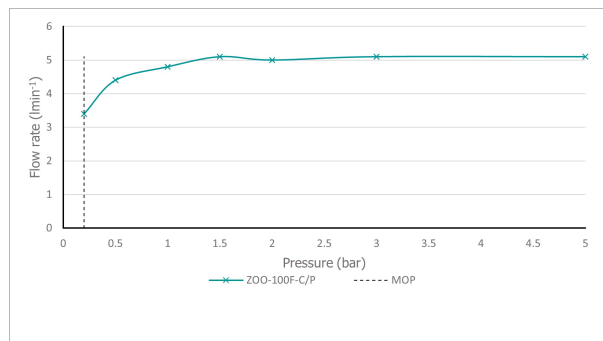

SPECIFICATION SHEET

COLLECTION: ZOO
PRODUCT CODE: ZOO-100F-C/P

TAP TYPE

Basin Mixer

COLLECTION NAME

Zoo

FINISH

Chrome

RECOMMENDED FLOW REGULATOR

5 l/m flow regulator fitted as standard

MINIMUM OPERATING PRESSURE

0.2 Bar LP

MAXIMUM OPERATING PRESSURE

5.0 Bar LP

FLOW RATE AT 3.0 BAR FLOW PRESSURE

5.1 l/min