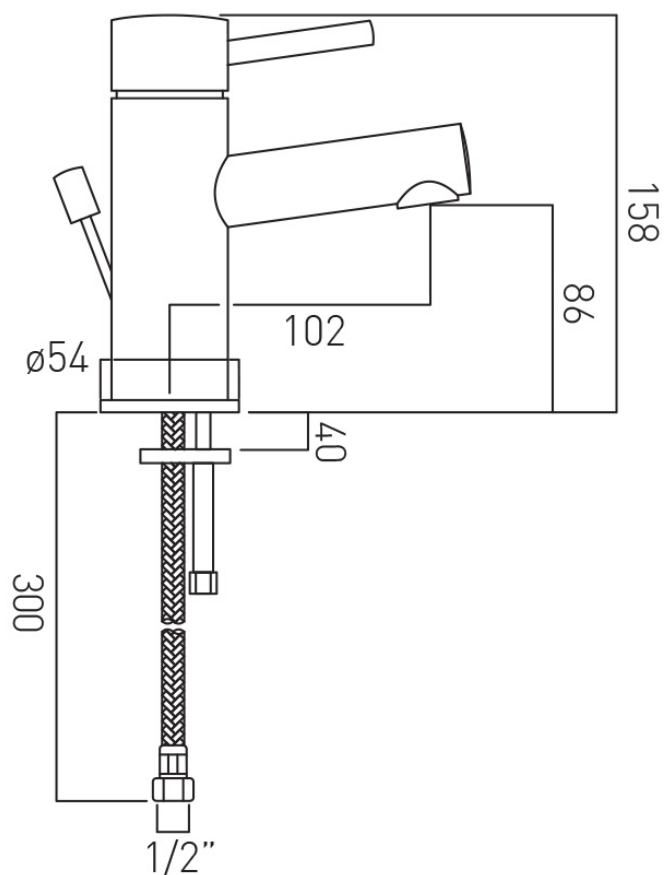

2 x 1/2" 400mm flexipipe connection

SPARE PARTS

ceramic cartridge CAR-K40A

DECK HOLE DRILL DIAMETER

35mm

WASTE

with Pop-up Waste

STYLE

Round

MOUNTING

Deck Mounted

PLUMBING SYSTEM SUITABILITY

Gravity System, Pumped System, Combination Boiler, Pressurised System

TECHNICAL DRAWING

COLLECTION: Z00

PRODUCT CODE: Z00-100F-C/P