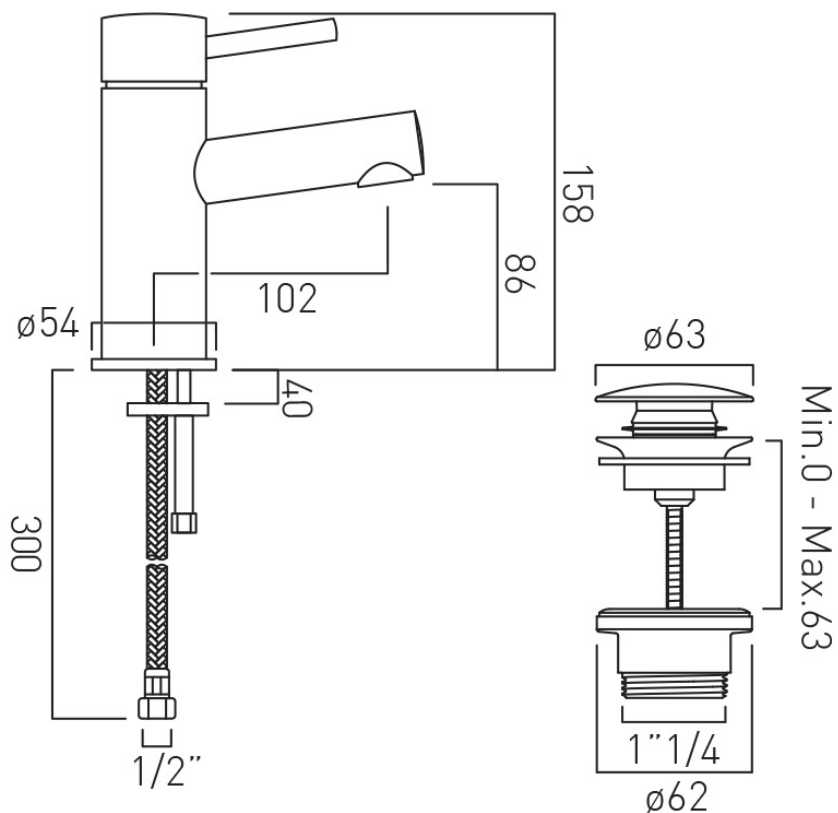

TECHNICAL DRAWING

COLLECTION: ZOO

PRODUCT CODE: ZOO-100F/CC-C/P

tel: 01934 744466
email: sales@vado.com
www.vado.com

WHERE INSPIRATION FLOWS
TAPS | SHOWERS | ACCESSORIES