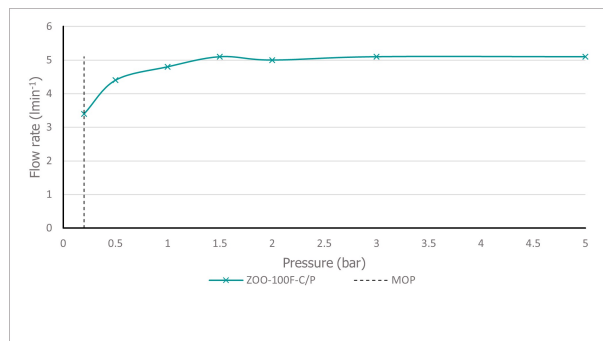

SPECIFICATION SHEET

COLLECTION: ZOO

PRODUCT CODE: ZOO-100F/CC-C/P

TAP TYPE

Basin Mixer

COLLECTION NAME

Zoo

FINISH

Chrome

RECOMMENDED FLOW REGULATOR

5 l/m flow regulator fitted as standard

MINIMUM OPERATING PRESSURE

0.2 Bar LP

MAXIMUM OPERATING PRESSURE

5.0 Bar LP

FLOW RATE AT 3.0 BAR FLOW PRESSURE