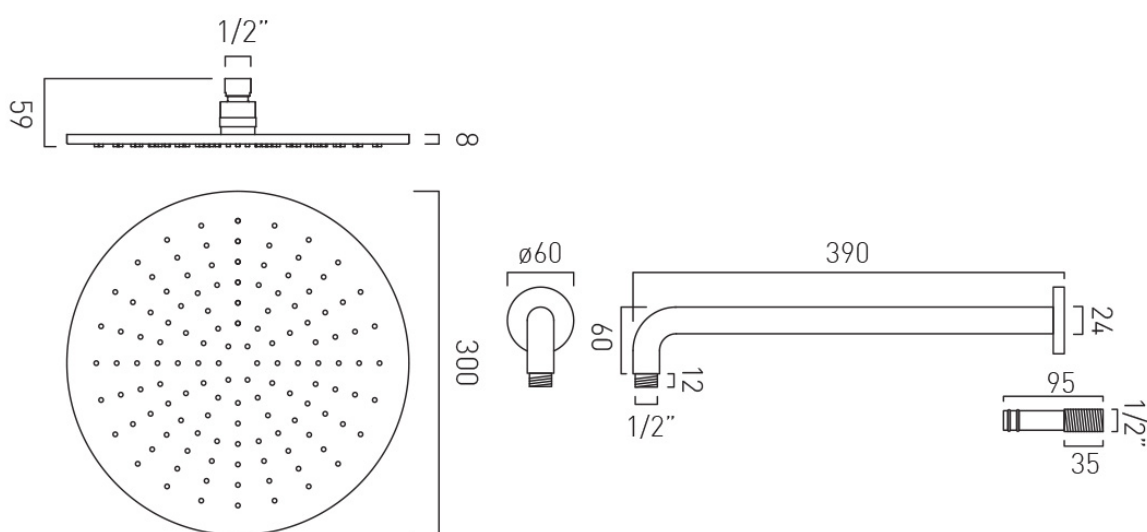

TECHNICAL DRAWING

COLLECTION: NEBULA
PRODUCT CODE: NEB-RO/30-SA-CP

tel: 01934 744466
email: sales@vado.com
www.vado.com

WHERE INSPIRATION FLOWS
TAPS | SHOWERS | ACCESSORIES