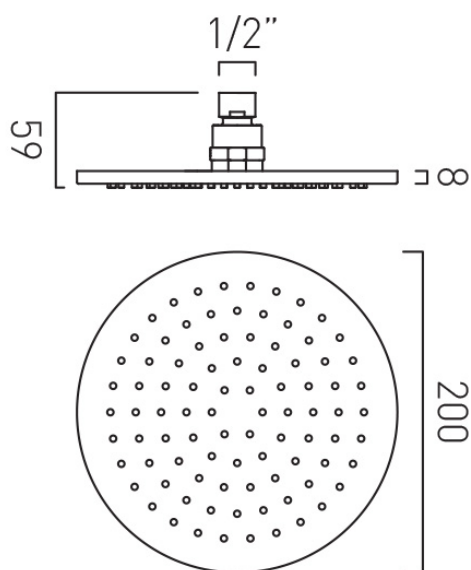

SPECIFICATION SHEET

COLLECTION: NEBULA
PRODUCT CODE: NEB-RO/20-CP

SHOWER TYPE

Shower Head

RUB-CLEAN NOZZLES

Yes

PLUMBING SYSTEM SUITABILITY

Gravity System, Pumped System, Combination Boiler, Pressurised System

SELF-CLEANING

No

CONNECTIONS / FITTINGS

1/2" female inlet

SHOWER HEAD SIZE

200mm (8") diameter

WITH AIR-INJECTION TECHNOLOGY

No

TECHNICAL DRAWING

COLLECTION: NEBULA
PRODUCT CODE: NEB-R0/20-CP

tel: 01934 744466
email: sales@vado.com
www.vado.com

WHERE INSPIRATION FLOWS
TAPS | SHOWERS | ACCESSORIES