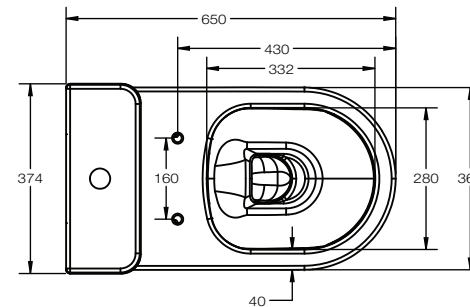

### TECHNICAL DRAWING

### PRODUCT DETAILS

<b>Finishes</b>	Pan and Cistern	Gloss white, Matt white, Matt black
<b>Dimensions</b>	Height	830 mm
	Width	374 mm
	Depth	650 mm
<b>Material</b>	Glazed ceramic	
<b>Water connection</b>	1/2" BSP male	
<b>Waste connection</b>	Ø100 mm	
<b>Flush volumes</b>	Full flush	3 litres
	Half flush	5 litres
<b>Weight</b>	52 kg	
<b>Warranty</b>	10 years	
<b>Codes</b>		
<b>Gloss white</b>	Chrome flush button	TDA-201-WH-CP
	Matt Black flush button	TDA-201-WH-MN
	Brushed Brass flush button	TDA-201-WH-BB
<b>Matt white</b>	Chrome flush button	TDA-201-MW-CP
	Matt Black flush button	TDA-201-MW-MN
	Brushed Brass flush button	TDA-201-MW-BB
<b>Matt black</b>	Chrome flush button	TDA-201-MN-CP
	Matt Black flush button	TDA-201-MN-MN
	Brushed Brass flush button	TDA-201-MN-BB
<b>Pack contents</b>	Close-coupled pan, Cistern, soft-close seat	