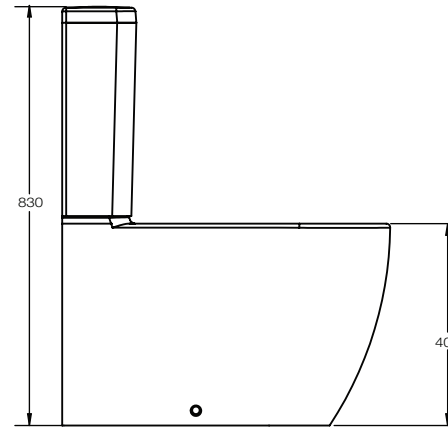

### TECHNICAL DRAWING

### PRODUCT DETAILS

<b>Finishes</b>	Pan and Cistern	Gloss white, Matt white, Matt black
<b>Dimensions</b>	Height	830 mm
	Width	374 mm
	Depth	650 mm
<b>Material</b>	Glazed ceramic	
<b>Water connection</b>	1/2" BSP male	
<b>Waste connection</b>	Ø100 mm	
<b>Flush volumes</b>	Full flush	3 litres
	Half flush	5 litres
<b>Weight</b>	52 kg	
<b>Warranty</b>	10 years	
<b>Codes</b>		
<b>Gloss white</b>	Chrome flush button	TDA-201-WH-CP
	Matt Black flush button	TDA-201-WH-MN
	Brushed Brass flush button	TDA-201-WH-BB
<b>Matt white</b>	Chrome flush button	TDA-201-MW-CP
	Matt Black flush button	TDA-201-MW-MN
	Brushed Brass flush button	TDA-201-MW-BB
<b>Matt black</b>	Chrome flush button	TDA-201-MN-CP
	Matt Black flush button	TDA-201-MN-MN
	Brushed Brass flush button	TDA-201-MN-BB
<b>Pack contents</b>	Close-coupled pan, Cistern, soft-close seat	