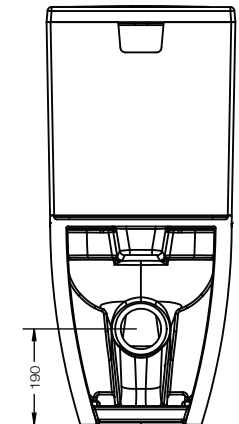

### TECHNICAL DRAWING

### PRODUCT DETAILS

<b>Finishes</b>	Pan and Cistern	Gloss white, Matt white, Matt black
<b>Dimensions</b>	Height	830 mm
	Width	374 mm
	Depth	650 mm
<b>Material</b>	Glazed ceramic	
<b>Water connection</b>	1/2" BSP male	
<b>Waste connection</b>	Ø100 mm	
<b>Flush volumes</b>	Full flush	3 litres
	Half flush	5 litres
<b>Weight</b>	52 kg	
<b>Warranty</b>	10 years	
<b>Codes</b>		
<b>Gloss white</b>	Chrome flush button	TDA-201-WH-CP
	Matt Black flush button	TDA-201-WH-MN
	Brushed Brass flush button	TDA-201-WH-BB
<b>Matt white</b>	Chrome flush button	TDA-201-MW-CP
	Matt Black flush button	TDA-201-MW-MN
	Brushed Brass flush button	TDA-201-MW-BB
<b>Matt black</b>	Chrome flush button	TDA-201-MN-CP
	Matt Black flush button	TDA-201-MN-MN
	Brushed Brass flush button	TDA-201-MN-BB
<b>Pack contents</b>	Close-coupled pan, Cistern, soft-close seat	