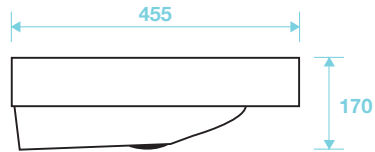

**TAN-212**

Angelo 600mm washbasin 1TH

Tap hole diameter 35mm