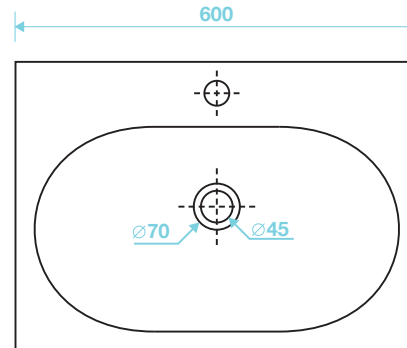

**TAN-212**

Angelo 600mm washbasin 1TH

Tap hole diameter 35mm