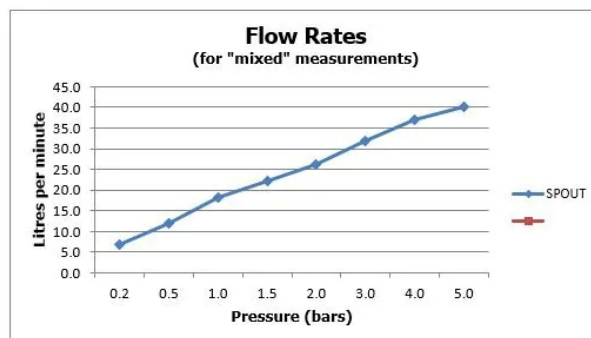

SPECIFICATION SHEET

COLLECTION: KNURLED ACCENTS

PRODUCT CODE: TAB-148/2-H-CPK

DESCRIPTION:

Tablet Knurled Accents 2 outlet 2 handle horizontal concealed thermostatic shower valve with all-flow function
thermostatic cartridge V-704-34S
diverter cartridge FL-802-33/2MX
2 x 3/4" female inlets / 2 x 3/4" female outlets
includes 3/4" - 1/2" adaptors
supplied with mortar/tile guard
min-max wall mount 75-100mm
optimum installation depth 87mm
MOP - 0.2 bar LP (shower) 1.0 bar MP (bath)

FINISH:

Chrome

MINIMUM OPERATING PRESSURE:

0.2 bar LP (shower) 1.0 bar MP (bath)

FLOW RATE AT 3.0 BAR FLOW PRESSURE:

32 l/min

15 year guarantee

tel: 01934 744466
email: sales@vado.com
www.vado.com