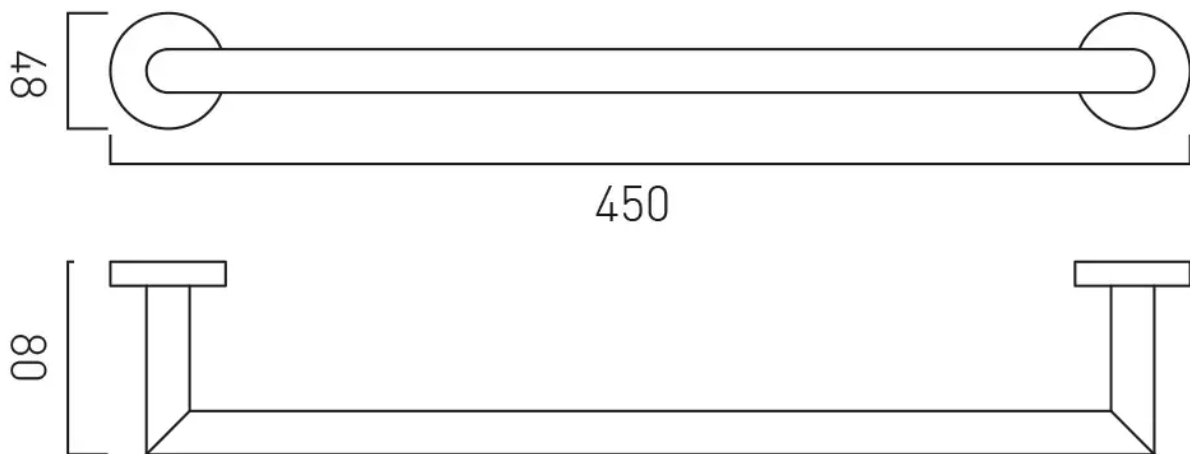

SPECIFICATION SHEET

COLLECTION: KNURLED ACCENTS

PRODUCT CODE: SPA-184-45-CPK

DESCRIPTION:

knurled towel rail
wall mounted
450mm (18")

FINISH:

Chrome

tel: 01934 744466
email: sales@vado.com
www.vado.com

where inspiration flows
taps | showering | accessories

TECHNICAL DRAWING

COLLECTION: KNURLED ACCENTS

PRODUCT CODE: SPA-184-45-CPK

tel: 01934 744466
email: sales@vado.com
www.vado.com

where inspiration flows
taps | showering | accessories