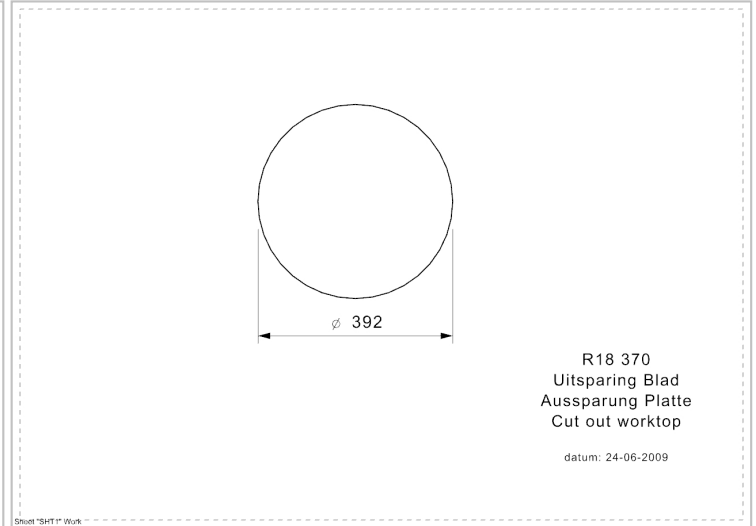

REGINOX

R18 370 (R) OKG

Additional Information

Depth	150 mm
SKU	R00311
Outlet	3.5" outlet
Cabinet	450 mm
Type sink	Round bowl
Size sink	Ø 370 mm
Total dimension	Ø 420 mm
Installation method	Inset
Packaging	Box