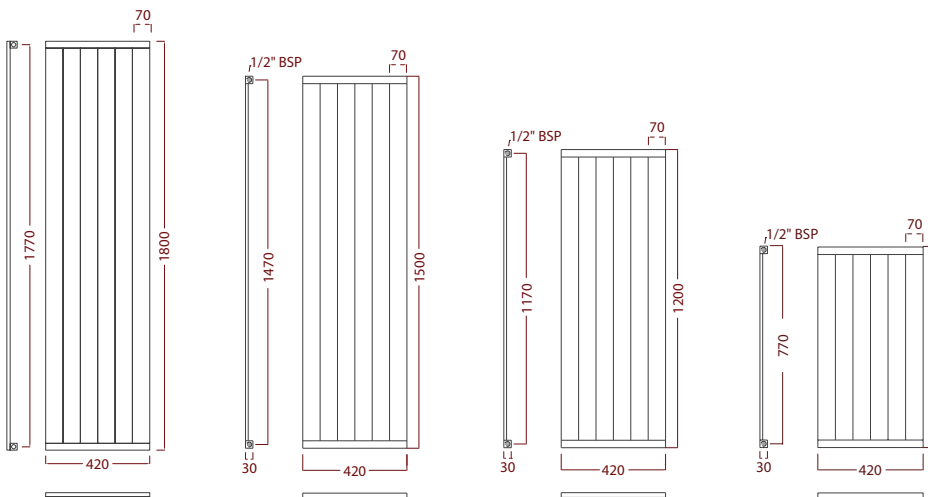

Product Code Quartz	Finish	Sizes (mm) Height Width	Pipe Centres (mm)	Output Δt60°C (Watts/BTU)	Output Δt50°C (Watts/BTU)	Summer Element	Price (£) ex VAT.	Price (£) inc VAT.
RXQZ-0800420-gl	Coloured Glass	800 420	420 + Valves	546 / 1864	430 / 1468	300 Watt	£424	£509
RXQZ-0800560-gl	Coloured Glass	800 560	560 + Valves	728 / 2485	574 / 1958	400 Watt	£520	£624
RXQZ-1200420-gl	Coloured Glass	1200 420	420 + Valves	816 / 2784	643 / 2194	400 Watt	£479	£575
RXQZ-1200560-gl	Coloured Glass	1200 560	560 + Valves	1088 / 3712	858 / 2926	500 Watt	£580	£696
RXQZ-1500280-gl	Coloured Glass	1500 280	280 + Valves	598 / 2042	471 / 1606	200 Watt	£479	£575
RXQZ-1500420-gl	Coloured Glass	1500 420	420 + Valves	1022 / 3488	806 / 2748	500 Watt	£549	£659
RXQZ-1500560-gl	Coloured Glass	1500 560	560 + Valves	1363 / 4651	1075 / 3666	500 Watt	£649	£779
RXQZ-1800280-gl	Coloured Glass	1800 280	280 + Valves	718 / 2450	566 / 1931	200 Watt	£479	£575
RXQZ-1800420-gl	Coloured Glass	1800 420	420 + Valves	1226 / 4183	967 / 3297	500 Watt	£649	£779
RXQZ-1800560-gl	Coloured Glass	1800 560	560 + Valves	1634 / 5577	1288 / 4394	500 Watt	£769	£923

Towel Bar

RXQZ-TBAR01-ss	Polished S/Steel	350	n/a	n/a	n/a	n/a	£75	£90
RXQZ-TBAR02-ss	Polished S/Steel	250	n/a	n/a	n/a	n/a	£75	£90
RXQZ-TBAR03-ch	Chrome	440 wrap-around		n/a	n/a	n/a	£75	£90
RXQZ-TBAR04-ch	Chrome	330 wrap-around		n/a	n/a	n/a	£75	£90
RXQZ-TBAR05-ch	Chrome	580 wrap-around		n/a	n/a	n/a	£75	£90

Please pick your colours from below when ordering...

pipe centres = width of radiator + 2 x diameter of angled valve

Note. Drawings are not to scale. Additional towel bar fixing charge £45 + VAT

Quartz

Description

Sizes & Finishes

The Quartz range is available in 12 colours or 2 mirror finishes, all available in 10 sizes

Notes

Stainless steel towel bar optional.

One towel bar fixing supplied as standard. If more than one is required, please contact the Sales Office.