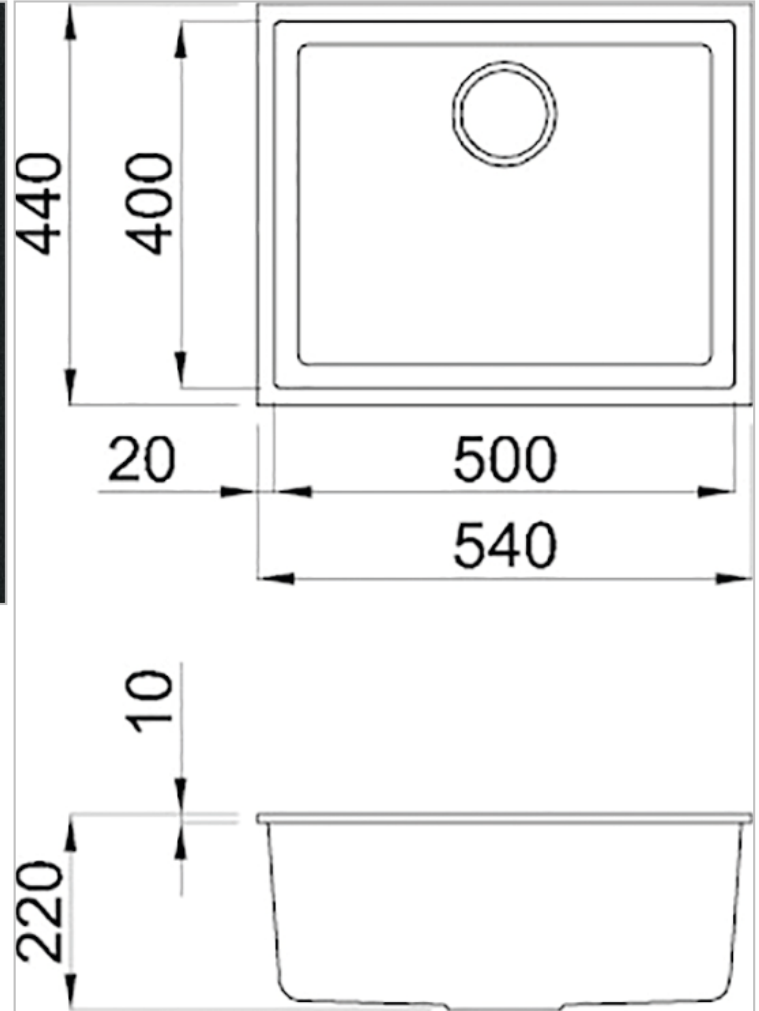

## Quadra 105 Black

### Additional Information

SKU	LMQ10570BSO
Size sink	500 x 400 mm
Outlet	3.5" outlet
Depth	220 mm
Cabinet	600 mm
Total dimension	540 x 440 mm
Installation method	Undermount