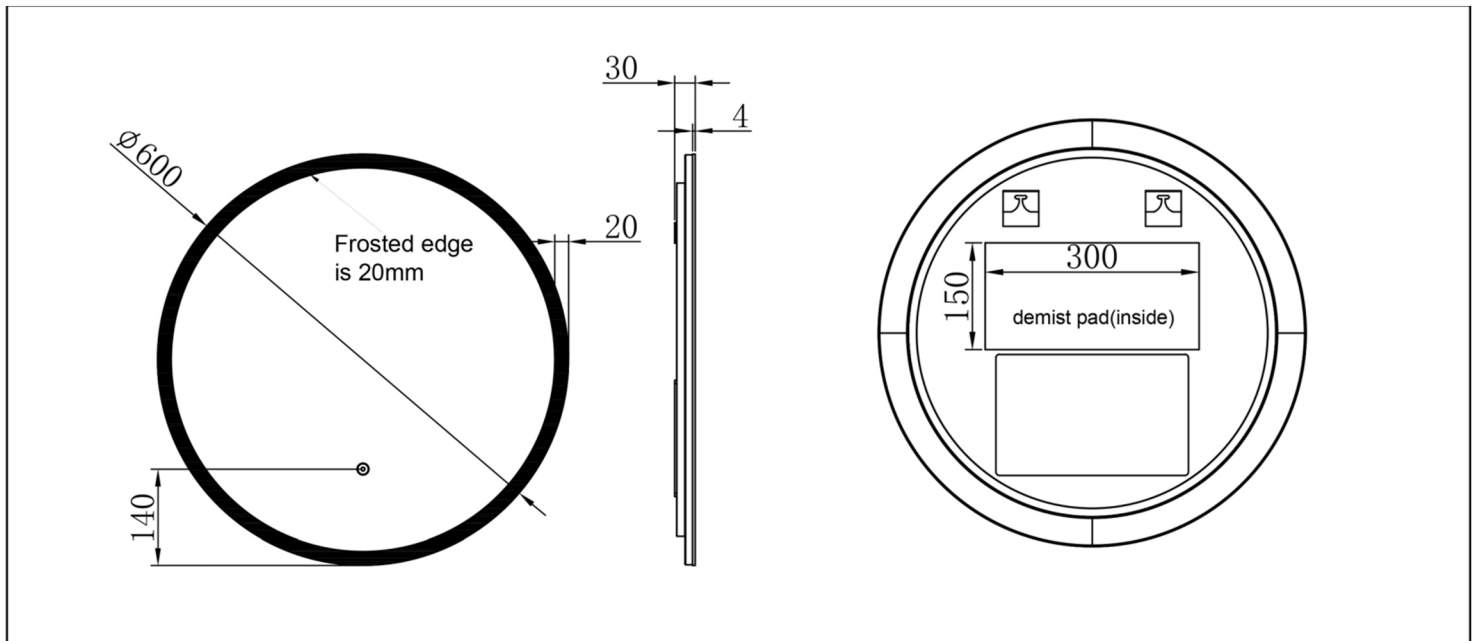

Technical Data Sheet

Product range: APOLLO

Product code: POL600

Finishes Available: Chrome

Code	Size	Switch	Demister	Colour Change	Shaver Socket	Orientation
POL600	Ø: 600mm	Touch Sensor	Yes	By holding Touch Sensor	N/A	Hung Portrait