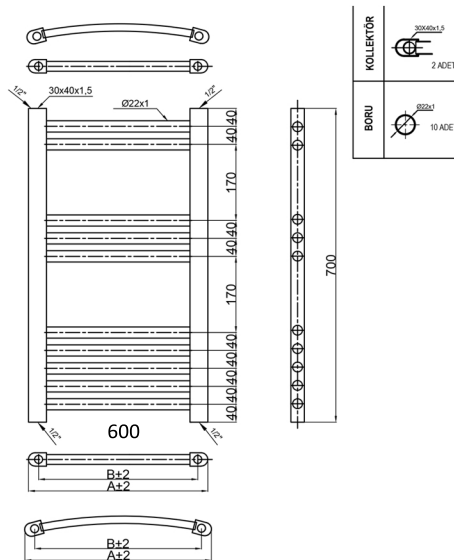

HAMILTON

H700MM W600MM

PRODUCT CODES
CHROME STRAIGHT - PICS8060
CHROME CURVED - PICC8060

5 YEAR GUARANTEE

25X1.2 PROFILE

CHROME STRAIGHT
195 - W 666 - BTU
CHROME CURVED
197 - W 670 - BTU

LIST PRICE

CHROME STRAIGHT - £79.38
CHROME CURVED - £80.92

STRAIGHT

CURVED

TOWELRADS.COM LTD
ORDERS@TOWELRADS.COM
01628 659520