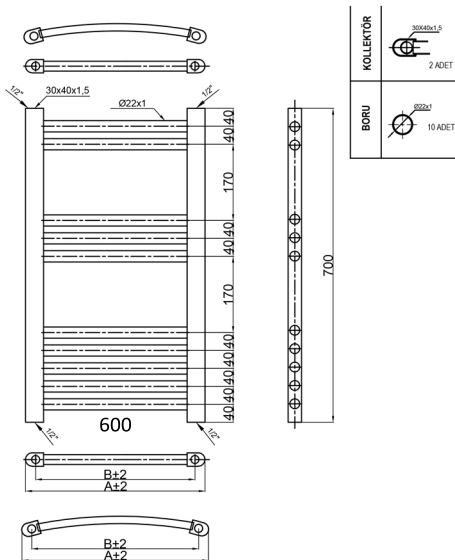

HAMILTON

H700MM W600MM

PRODUCT CODES
CHROME STRAIGHT - PICS8060
CHROME CURVED - PICC8060

5 YEAR GUARANTEE

25X1.2 PROFILE

CHROME STRAIGHT
195 - W 666 - BTU
CHROME CURVED
197 - W 670 - BTU

LIST PRICE

CHROME STRAIGHT - £79.38
CHROME CURVED - £80.92

STRAIGHT

CURVED

TOWELRADS.COM LTD
ORDERS@TOWELRADS.COM
01628 659520