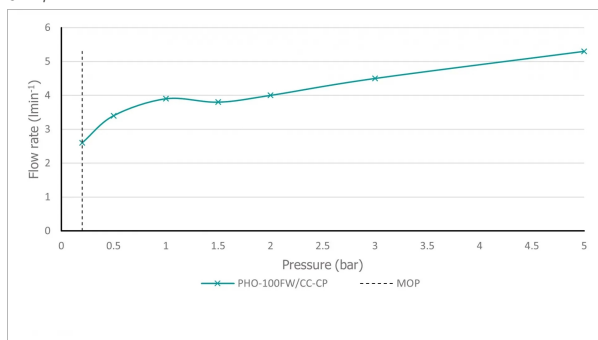

## DESCRIPTION:

mono basin mixer  
single lever  
with EcoTurn cold start cartridge  
deck mounted  
smooth bodied  
with universal basin waste  
with water flow aerator  
ceramic cartridge C-001-C35  
2 x 1/2" 400mm flexipipe connections  
deck mount drill hole diameter 35mm  
minimum operating pressure 0.2 bar LP

## MINIMUM OPERATING PRESSURE:

0.2 bar LP

## FLOW RATE AT 3.0 BAR FLOW PRESSURE:

5.1 l/min

15 year guarantee

tel: 01934 744466  
email: sales@vado.com  
www.vado.com

where inspiration flows  
taps | showering | accessories

---