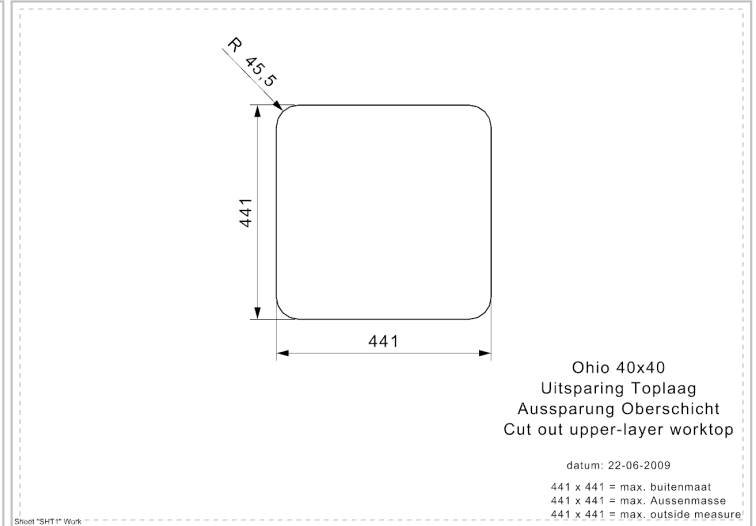

### Additional Information

<b>Depth</b>	180 mm
<b>SKU</b>	R25949
<b>Outlet</b>	3.5" outlet
<b>Cabinet</b>	450 mm
<b>Type sink</b>	Square sinks
<b>Size sink</b>	403 x 403 mm
<b>Total dimension</b>	440 x 440 mm
<b>Packaging</b>	Box
<b>Installation method</b>	Undermount, Integrated, Semi-integrated