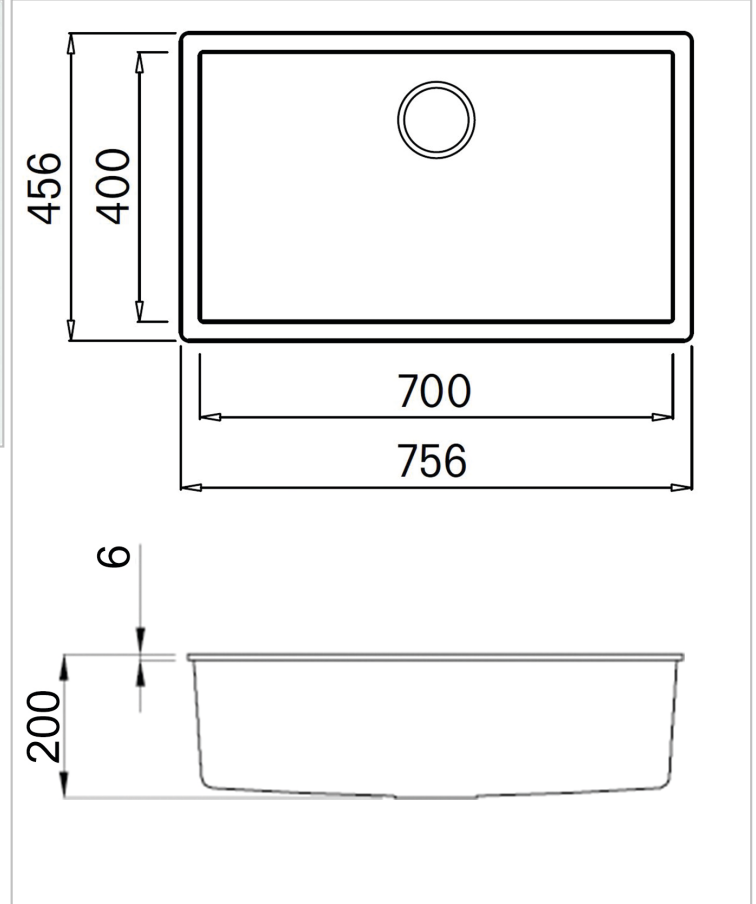

REGINOX

Multa 130 white

Additional Information

Depth	200 mm
SKU	MULTA 130 WHITE
Outlet	3.5" outlet
Cabinet	800 mm
Type sink	Square sinks
Size sink	700 x 400 mm
Total dimension	756 x 456 mm
Installation method	Inset
Packaging	Box