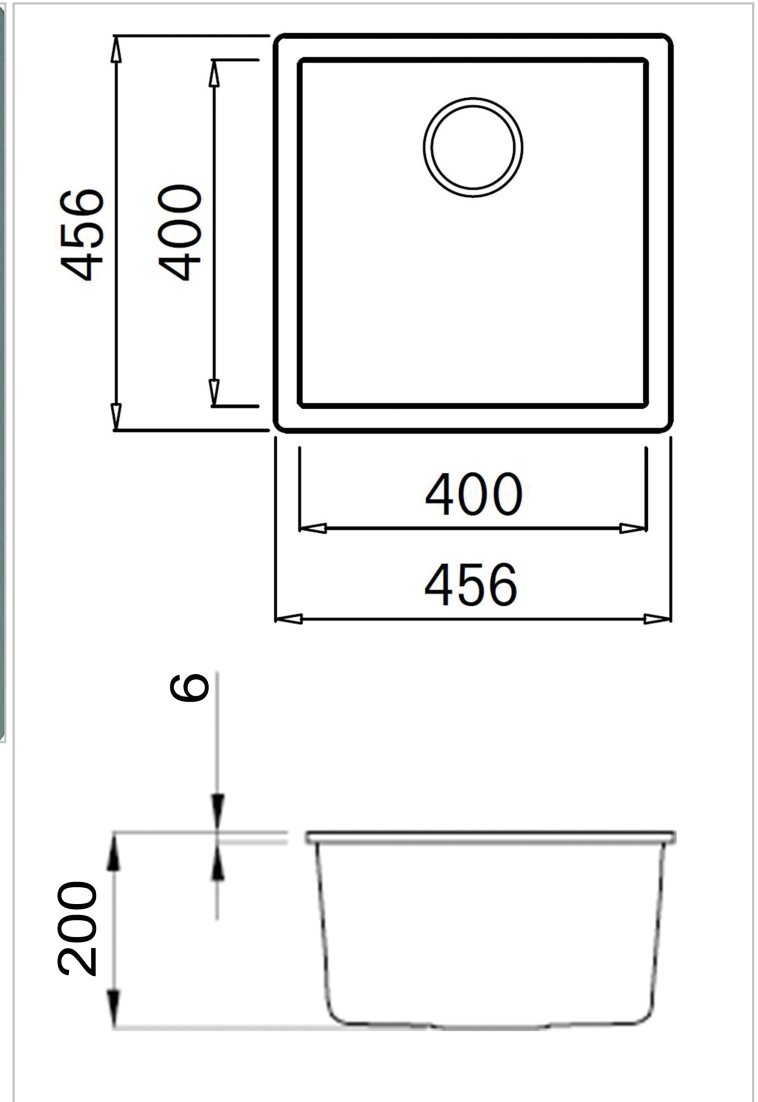

REGINOX

Multa 102 light grey

Additional Information

Depth	200 mm
SKU	MULTA 102 LIGHT GREY
Outlet	3.5" outlet
Cabinet	500 mm
Type sink	Square sinks
Size sink	400 x 400 mm
Total dimension	456 x 456 mm

Installation method	Inset
Packaging	Box