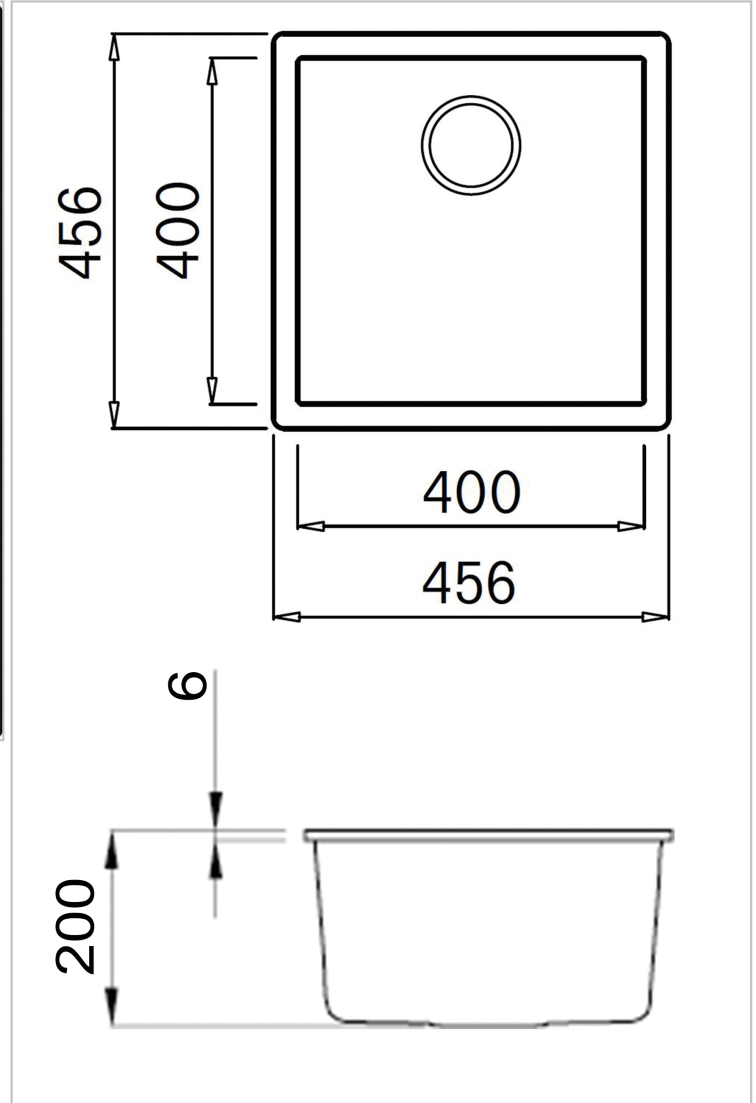

### Additional Information

Depth	200 mm
SKU	MULTA 102 BLACK
Outlet	3.5" outlet
Cabinet	500 mm
Type sink	Square sinks
Size sink	400 x 400 mm
Total dimension	456 x 456 mm

<b>Installation method</b>	Inset
<b>Packaging</b>	Box