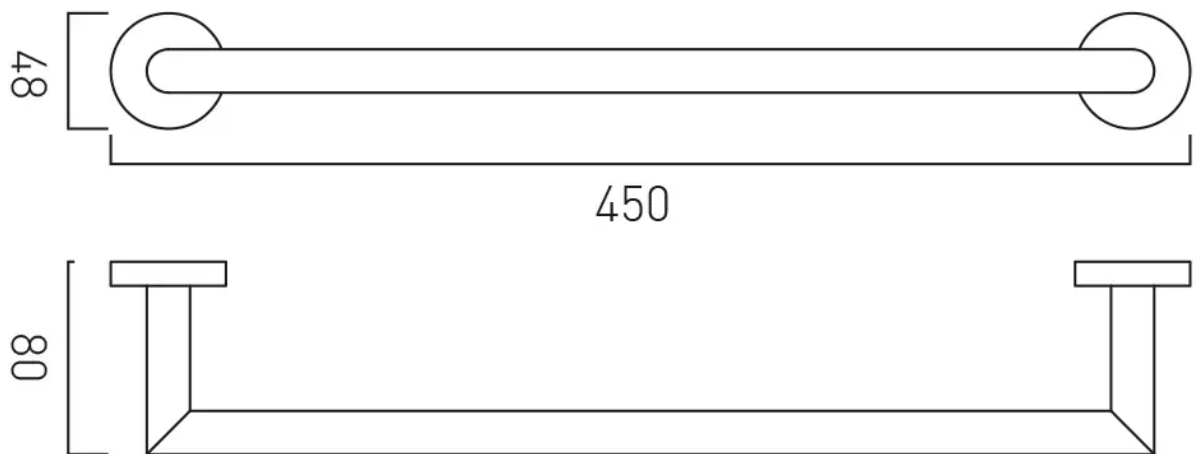

TECHNICAL DRAWING

COLLECTION: KNURLED ACCENTS

PRODUCT CODE: IND-SPA184-45-BRGK

tel: 01934 744466
email: sales@vado.com
www.vado.com

where inspiration flows
taps | showering | accessories