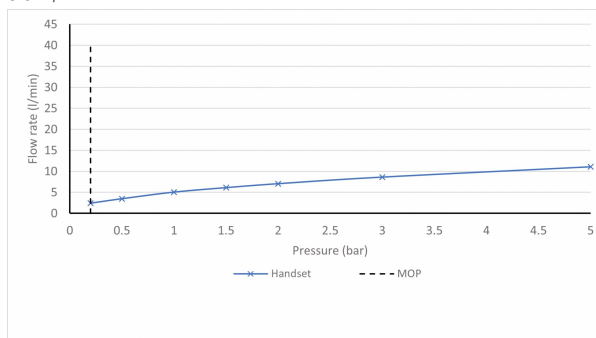

**FINISH:**

Brushed Gold

**MINIMUM OPERATING PRESSURE:**

0.2 bar LP

**FLOW RATE AT 3.0 BAR FLOW PRESSURE:**

8.62 l/min

tel: 01934 744466  
email: sales@vado.com  
www.vado.com

**where inspiration flows**  
taps | showering | accessories