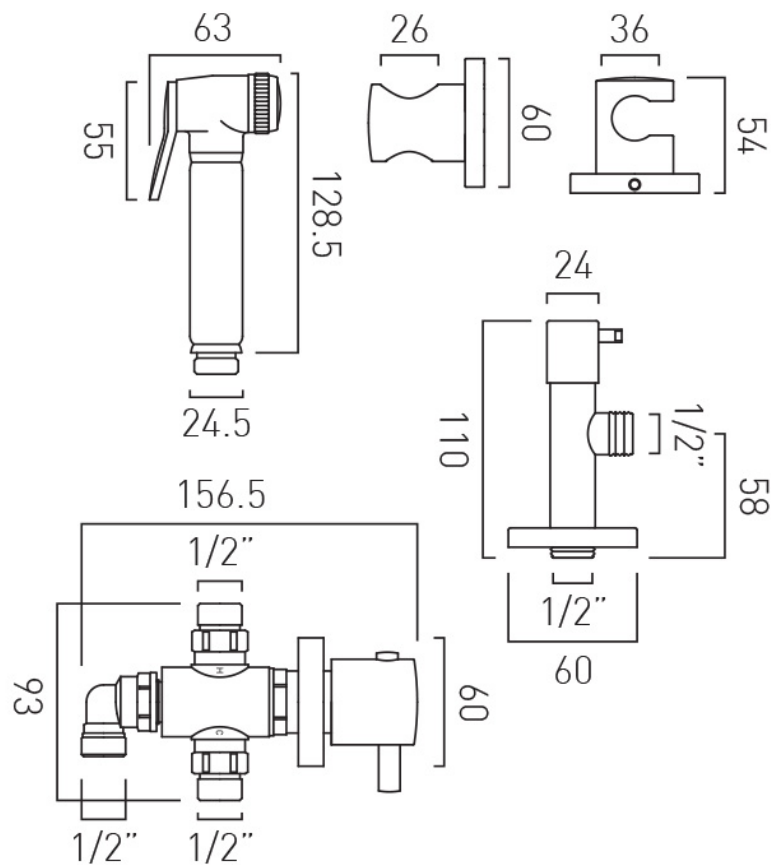

# SPECIFICATION SHEET

**COLLECTION:** WASTES

**PRODUCT CODE:** IND-SHATTAF/163-BRG

**DESCRIPTION:**

luxury shattaf kit  
wall mounted  
with concealed thermostatic mixing valve  
and angle valve  
with 100cm hose and wall bracket  
mixing valve thermostatic cartridge V-001D-PLA  
minimum operating pressure 0.2 LP

**FINISH:**

Brushed Gold

**MINIMUM OPERATING PRESSURE:**

0.2 bar LP

**FLOW RATE AT 3.0 BAR FLOW PRESSURE:**

8.62 l/min

tel: 01934 744466  
email: sales@vado.com  
www.vado.com

**where inspiration flows**  
taps | showering | accessories

# TECHNICAL DRAWING

**COLLECTION:** WASTES

**PRODUCT CODE:** IND-SHATTAF/163-BRG

tel: 01934 744466  
email: sales@vado.com  
www.vado.com

**where inspiration flows**  
taps | showering | accessories