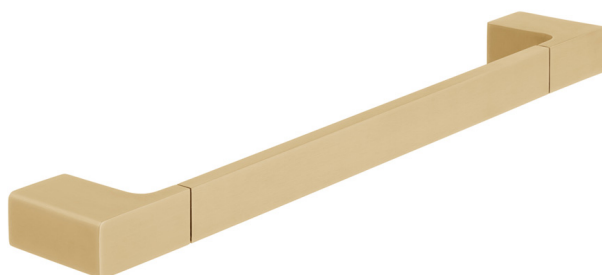

SPECIFICATION SHEET

COLLECTION: SHAMA

PRODUCT CODE: IND-SHA184-45-BRG

DESCRIPTION:

shama towel rail 450mm (18")

FINISH:

Brushed Gold

tel: 01934 744466
email: sales@vado.com
www.vado.com

where inspiration flows
taps | showering | accessories

TECHNICAL DRAWING

COLLECTION: SHAMA

PRODUCT CODE: IND-SHA184-45-BRG