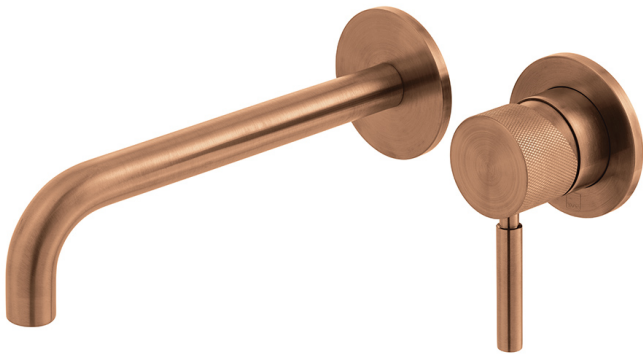

SPECIFICATION SHEET

COLLECTION: KNURLED ACCENTS
PRODUCT CODE: IND-ORI209SA-BRZK

TAP TYPE

Basin Mixer

COLLECTION NAME

Knurled Accents

FINISH

Brushed Bronze

MIN-MAX WALL MOUNT

53-70mm

WITH ECOTURN COLD START TECHNOLOGY

No

tel: 01934 74466
email: sales@vado.com
www.vado.com

WHERE INSPIRATION FLOWS
TAPS | SHOWERS | ACCESSORIES

SPECIFICATION SHEET

COLLECTION: KNURLED ACCENTS
PRODUCT CODE: IND-ORI209SA-BRZK

WITH WATER FLOW STRAIGHTENER

No

WITH WATER FLOW AERATOR

Yes

CONNECTIONS / FITTINGS

2 x 1/2" inlets

SPARE PARTS

Ceramic cartridge CAR-K35B, tile-to mortar guard included

WALL HOLE DRILL DIAMETER

Spout 40-48mm, Handle 55-72mm

STYLE

Round, Knurled

HOLES

2 Hole

MOUNTING

Wall Mounted