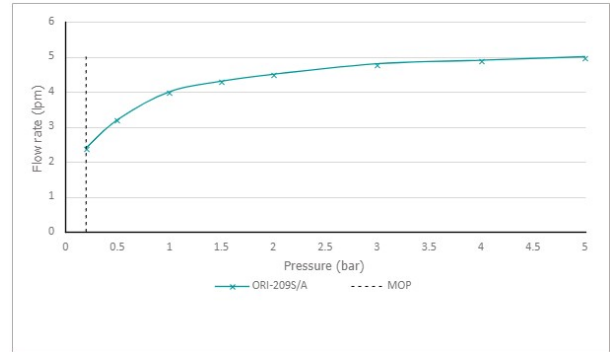

SPECIFICATION SHEET

COLLECTION: KNURLED ACCENTS
PRODUCT CODE: IND-ORI209SA-BRZK

TAP TYPE

Basin Mixer

COLLECTION NAME

Knurled Accents

FINISH

Brushed Bronze

RECOMMENDED FLOW REGULATOR

5 l/m flow regulator fitted as standard

MINIMUM OPERATING PRESSURE

1.0 Bar MP

GUARANTEE

15 Year Guarantee

HANDLES

Single Lever

MIN-MAX WALL MOUNT

53-70mm

WITH ECOTURN COLD START TECHNOLOGY

No

tel: 01934 74466
email: sales@vado.com
www.vado.com

WHERE INSPIRATION FLOWS
TAPS | SHOWERS | ACCESSORIES