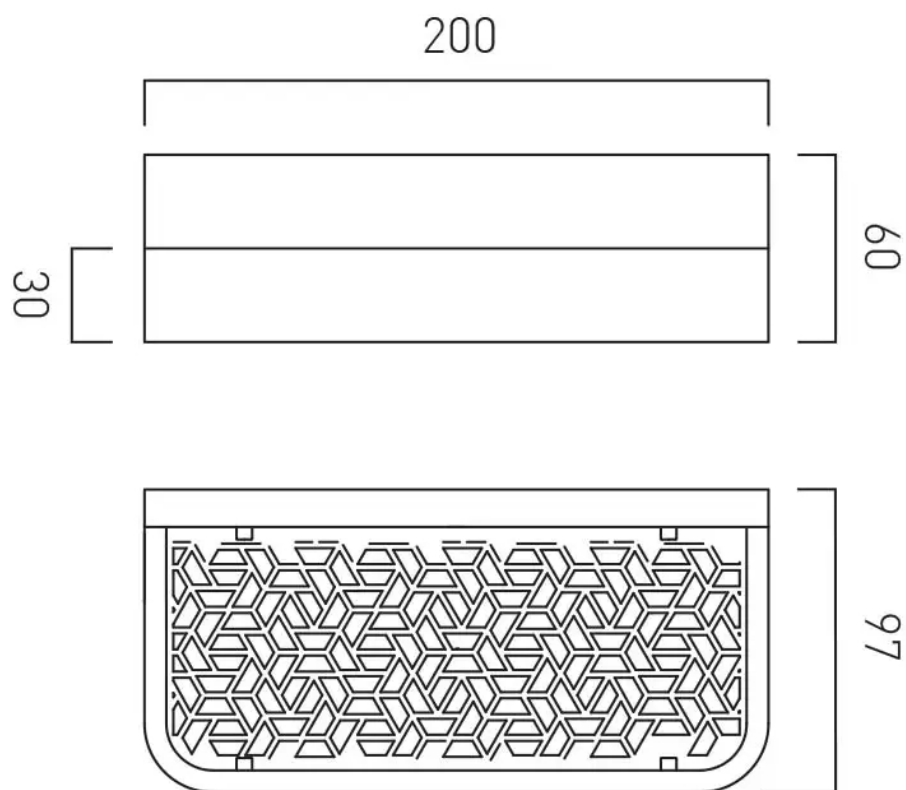

SPECIFICATION SHEET

COLLECTION: OMIKA NOIR

PRODUCT CODE: IND-OMI185-20-PB

DESCRIPTION:

shelf with geometric insert
wall mounted
200mm (8")

FINISH:

Polished Black

tel: 01934 744466
email: sales@vado.com
www.vado.com

where inspiration flows
taps | showering | accessories

TECHNICAL DRAWING

COLLECTION: OMIKA NOIR

PRODUCT CODE: IND-OMI185-20-PB

tel: 01934 744466
email: sales@vado.com
www.vado.com

where inspiration flows
taps | showering | accessories