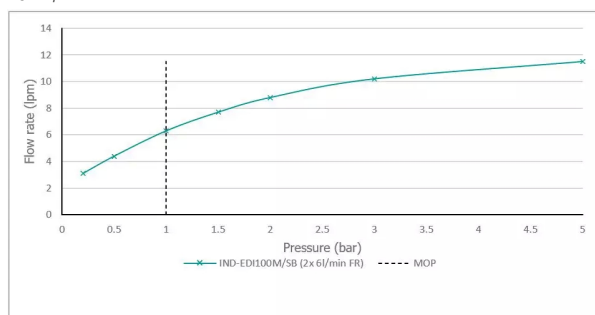

SPECIFICATION SHEET

COLLECTION: EDIT

PRODUCT CODE: IND-EDI100M/SB-BRN

DESCRIPTION:

mini mono basin mixer
single lever
deck mounted
smooth bodied
without universal basin waste
ceramic cartridge C-010-N25
2 x 1/2" nut x 400mm fl exipipe connection
deck mount drill hole diameter 35mm
minimum operating pressure 1.0 bar MP

FINISH:

Brushed Nickel

MINIMUM OPERATING PRESSURE:

1.0 bar MP

FLOW RATE AT 3.0 BAR FLOW PRESSURE:

10.2 l/min

tel: 01934 744466
email: sales@vado.com
www.vado.com

where inspiration flows
taps | showering | accessories