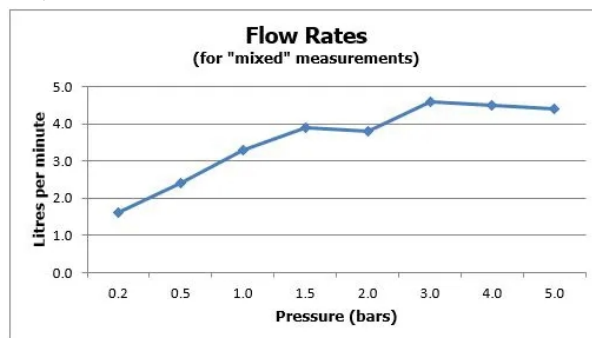

FINISH:

Brushed Gold

FLOW REGULATOR:

flow regulator fitted as standard

MINIMUM OPERATING PRESSURE:

1.0 bar MP

FLOW RATE AT 3.0 BAR FLOW PRESSURE:

4.5 l/min