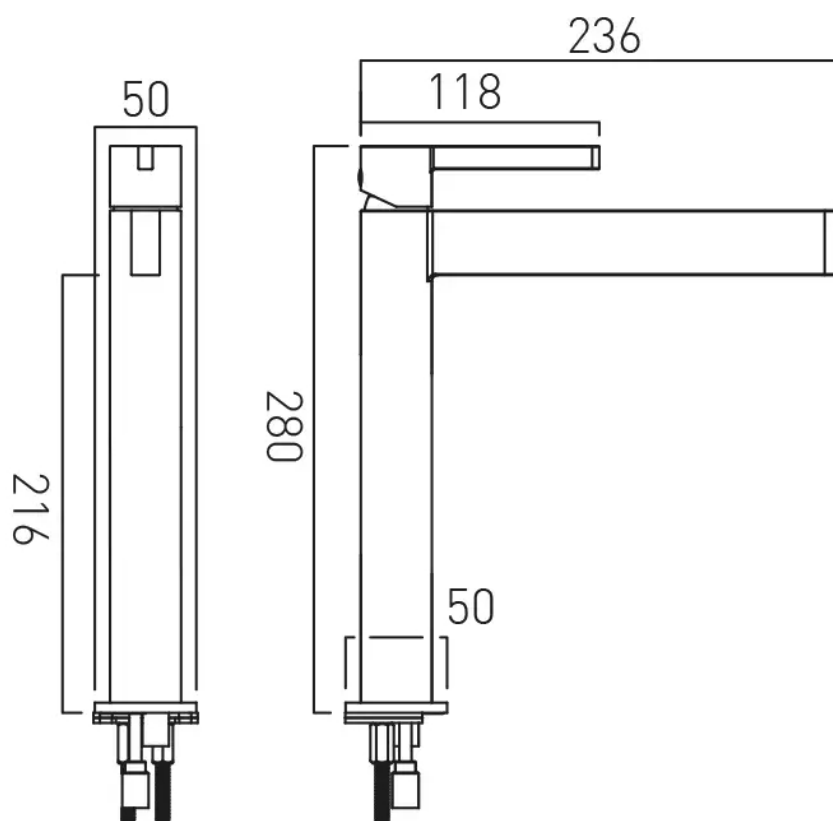

SPECIFICATION SHEET

COLLECTION: EDIT

PRODUCT CODE: IND-EDI100E/SB-BRG

DESCRIPTION:

extended mono basin mixer
single lever
deck mounted
smooth bodied without universal basin waste
minimum operating pressure 1.0 bar MP

tel: 01934 744466
email: sales@vado.com
www.vado.com

where inspiration flows
taps | showering | accessories

TECHNICAL DRAWING

COLLECTION: EDIT

PRODUCT CODE: IND-EDI100E/SB-BRG

tel: 01934 744466
email: sales@vado.com
www.vado.com