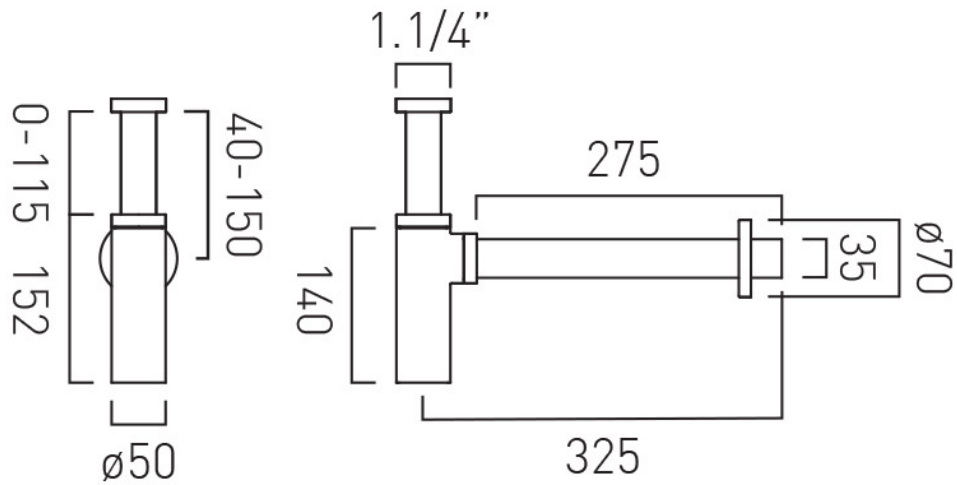

SPECIFICATION SHEET

COLLECTION: WASTES

PRODUCT CODE: IND-461/RO-BRG

DESCRIPTION:

contemporary round bottle trap
35mm x 300mm pipe connections
min-max vertical adjustment 40-150mm to
outlet centre
75mm water trap seal

FINISH:

Brushed Gold

tel: 01934 744466
email: sales@vado.com
www.vado.com

where inspiration flows
taps | showering | accessories

TECHNICAL DRAWING

COLLECTION: WASTES

PRODUCT CODE: IND-461/RO-BRG

tel: 01934 744466
email: sales@vado.com
www.vado.com