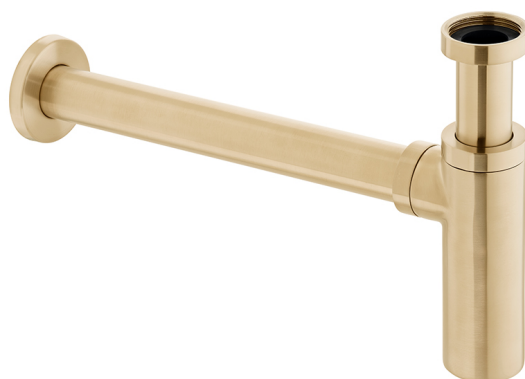

SPECIFICATION SHEET

COLLECTION: WASTES

PRODUCT CODE: IND-461/RO-BRG

DESCRIPTION:

contemporary round bottle trap
35mm x 300mm pipe connections
min-max vertical adjustment 40-150mm to
outlet centre
75mm water trap seal

FINISH:

Brushed Gold

tel: 01934 744466
email: sales@vado.com
www.vado.com

where inspiration flows
taps | showering | accessories

TECHNICAL DRAWING

COLLECTION: WASTES

PRODUCT CODE: IND-461/RO-BRG

tel: 01934 744466
email: sales@vado.com
www.vado.com