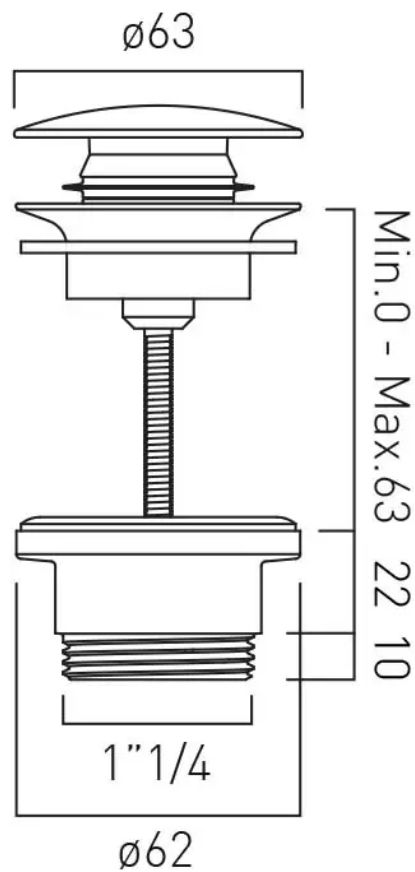

SPECIFICATION SHEET

COLLECTION: OMIKA NOIR
PRODUCT CODE: IND-395-PB

DESCRIPTION:

Universal basin waste with all brass housing and cap

Durable soft-press polymer clic-clac mechanism tested to 60,000 cycles, equivalent to 30 years of use

Easily converted from a clic-clac to a free-flow waste using the components supplied

Suitable for all basins whether slotted or unslotted

The cap can be easily unscrewed for cleaning

FINISH:

Polished Black

tel: 01934 744466
email: sales@vado.com
www.vado.com

where inspiration flows
taps | showering | accessories

TECHNICAL DRAWING

COLLECTION: OMIKA NOIR
PRODUCT CODE: IND-395-PB

tel: 01934 744466
email: sales@vado.com
www.vado.com