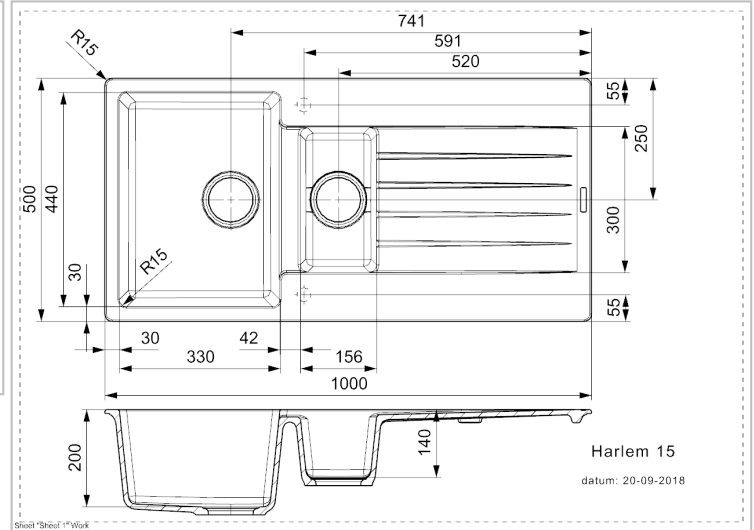

REGINOX

Harlem 15 Black Silvery

Additional Information

Depth	200 mm / 140 mm
SKU	R31292
Outlet	3.5" outlet
Cabinet	600 mm
Type sink	One and a half bowl, Sinks with drainer
Size sink	330 x 440 / 156 x 300 mm
Total dimension	1000 x 500 mm
Installation method	Inset
Packaging	Box