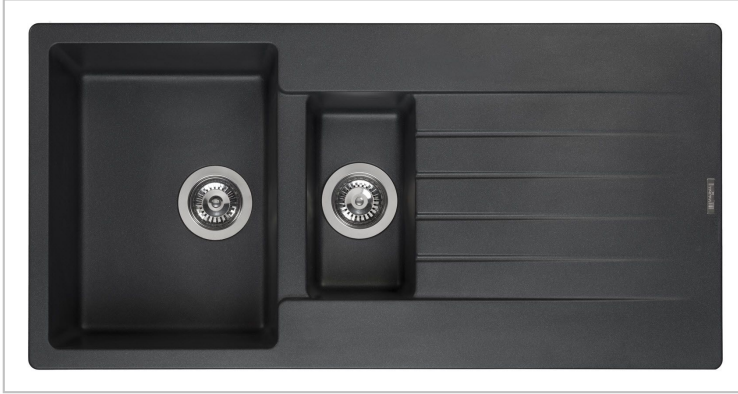

REGINOX

Harlem 15 Black Silvery

Additional Information

Depth	200 mm / 140 mm
SKU	R31292
Outlet	3.5" outlet
Cabinet	600 mm
Type sink	One and a half bowl, Sinks with drainer
Size sink	330 x 440 / 156 x 300 mm
Total dimension	1000 x 500 mm
Installation method	Inset
Packaging	Box