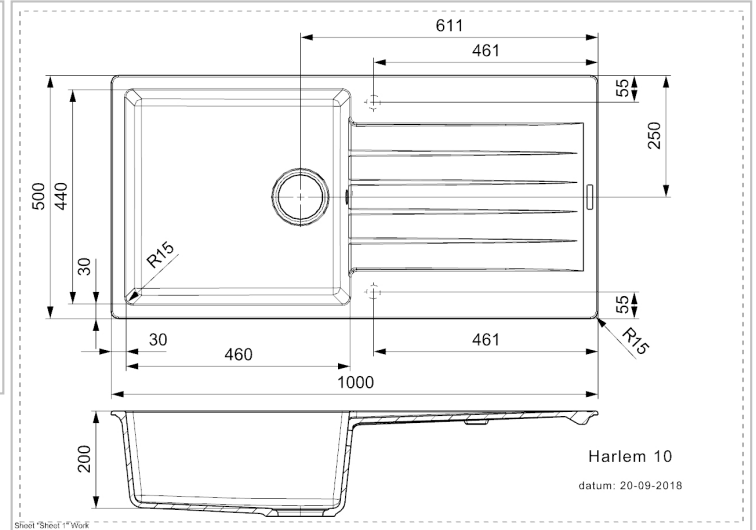

REGINOX

Harlem 10 Black Silvery

Additional Information

Depth	200 mm
SKU	R31254
Outlet	3.5" outlet
Cabinet	600 mm
Type sink	Sinks with drainer
Size sink	460 x 440mm
Total dimension	1000 x 500 mm
Installation method	Inset
Packaging	Box