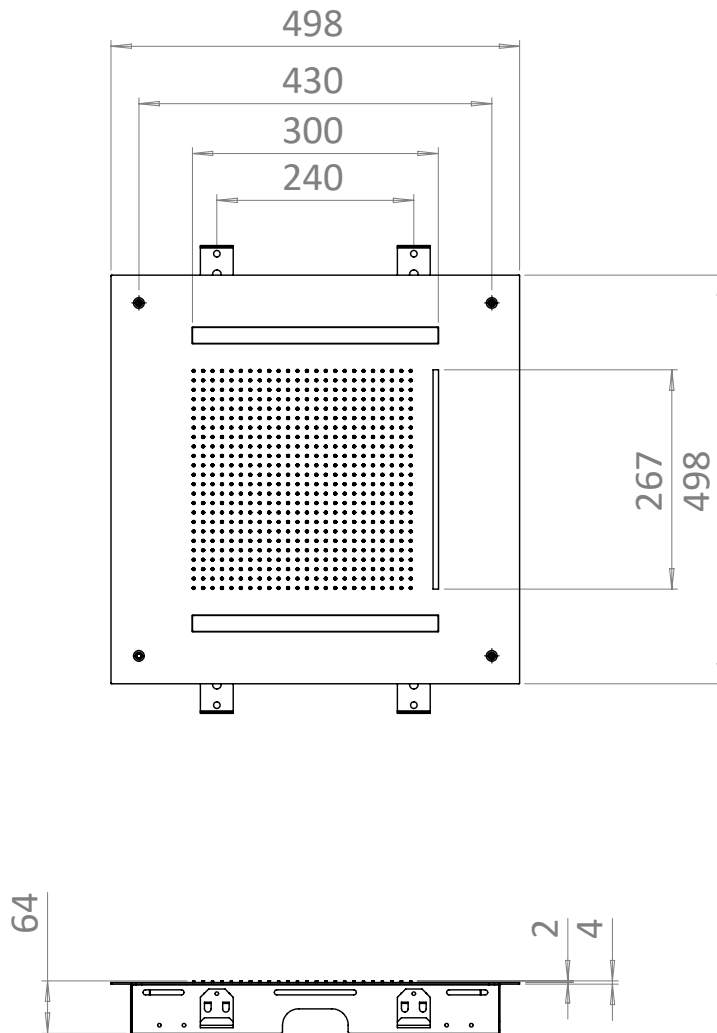

# PRODUCT DATA SHEET

PRODUCT CODE  
FHX760C

RANGE  
FIXED HEADS

DESCRIPTION  
Tranquil 500mm Recessed Shower Head Chrome with Waterfall & Chromotherapy

MIN. PRESSURE	3.0 Bar		
MAX. PRESSURE	5 Bar		
PRESSURE (BAR)	FLOWRATE		
	RAIN	WATERFALL	
LOW	0.2	0.0	0.0
MID	0.5	0.0	0.0
HIGH	1	9.5	12.51
	2	12.37	15.44
	4	12.6	16.47
	5	12.5	16.81

COLOUR	Chrome
MATERIAL	Stainless Steel
FINISH APPLICATION	Polished
INSTALLATION TYPE	Recessed
STANDARDS	EN 1112:2008
INLET CONNECTIONS THREAD	G1/2"
WARRANTY	15 Years

## TECHNICAL DIMENSIONS

Dimensions in mm unless otherwise specified.

Tolerances (per material type) apply.

V10522