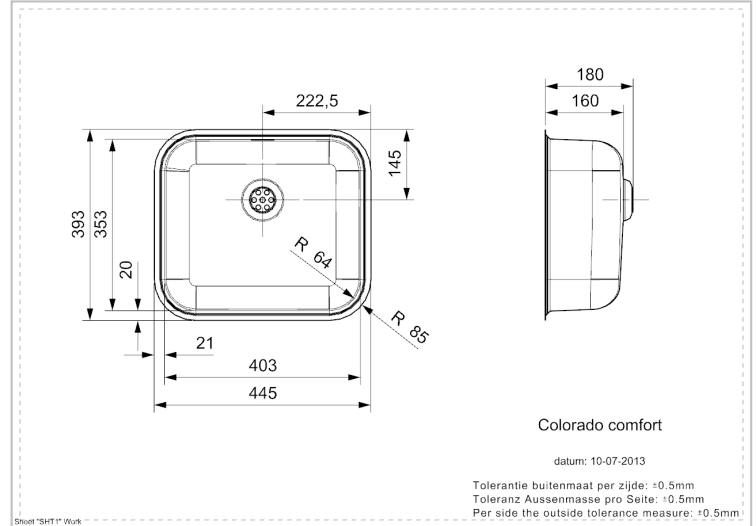

### Additional Information

<b>Depth</b>	160 mm
<b>SKU</b>	R24195
<b>Outlet</b>	3.5" outlet
<b>Cabinet</b>	450 mm
<b>Type sink</b>	Square sinks
<b>Size sink</b>	403 x 353 mm
<b>Total dimension</b>	445 x 393 mm
<b>Installation method</b>	Undermount, Integrated, Semi-integrated
<b>Packaging</b>	Box