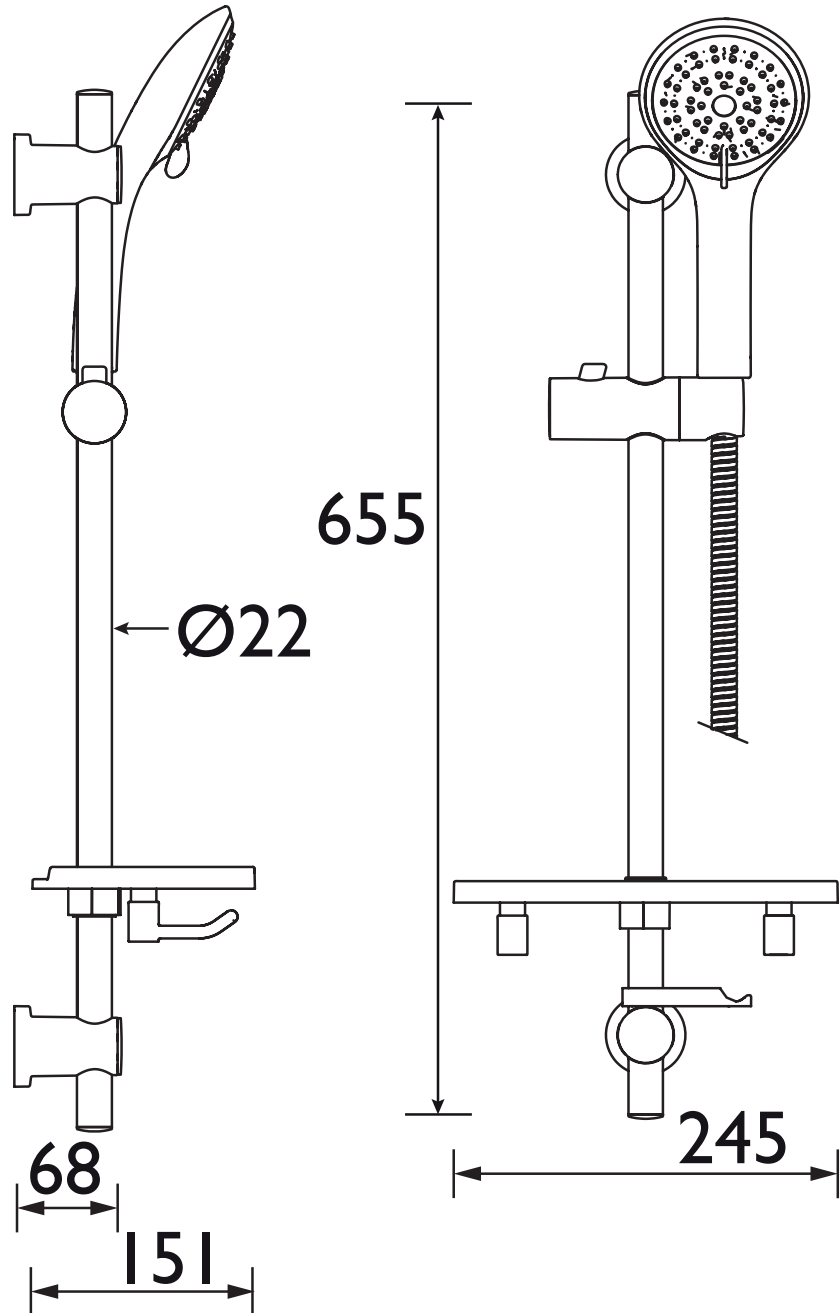

CAS KIT04 C

Accessories Casino Shower Kit with 5 Function Large Handset Chrome

Features:

- Includes 1.75m hose, adjustable fixing brackets, multi-function rub-clean anti-limescale handset, hose retainer and shelf
- Clam packed
- Includes 1.75m hose, large rub-clean 5 function handset, hose retainer and shelf

Specification

Style:	Contemporary
Finish/Colour:	Chrome Plated
Main Construction Material:	Brass
Connection Inlet:	G 1/2"

Dimensions (measurements in mm)

TECHNICAL
DATA
SHEET

BRISTAN

D5