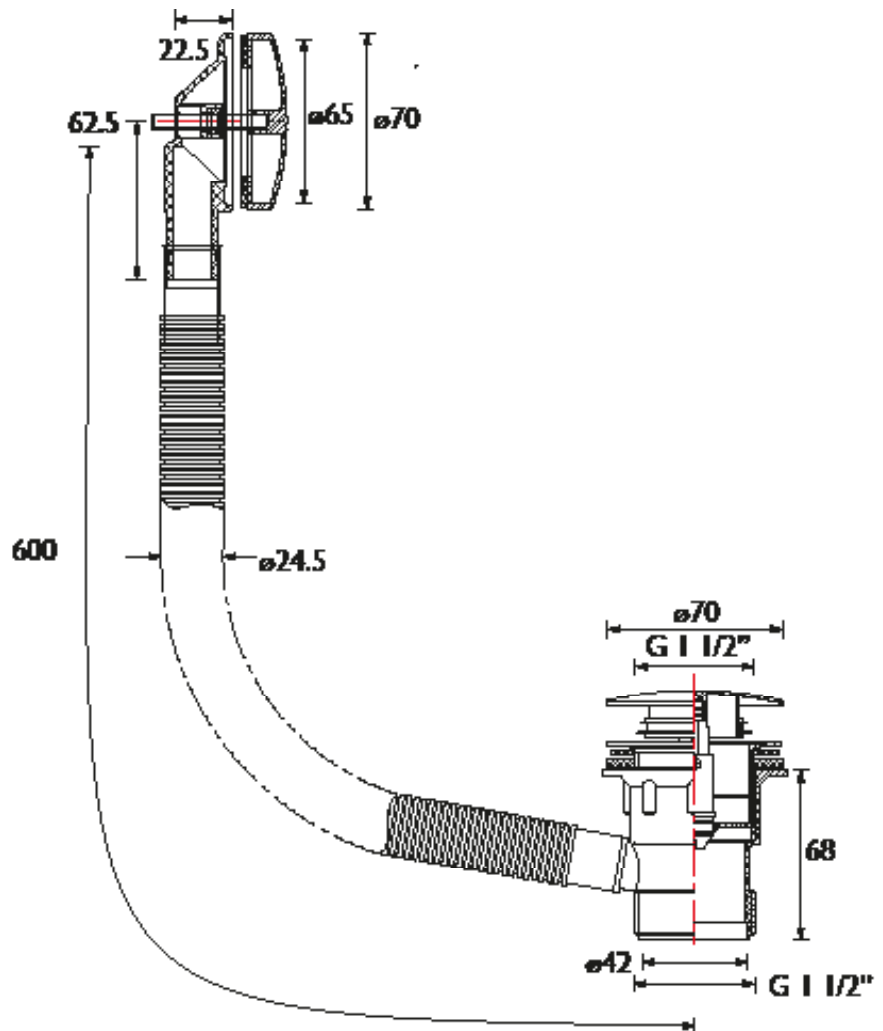

W BATH03 BB

Wastes
Round Clicker Bath Waste
with Overflow Brushed Brass

Specification

Contemporary or Traditional:	Contemporary
Main Construction Material:	Brass; ABS
Connection Inlet:	G1 1/2"
Waste Flow Rate (litres per minute):	70.7
What's in the Box?:	1x Screw-in Waste Body, 1x Waste Body, 1x Rubber Washer, 1x Silicon Washer, 1x Clicker Mechanism, 1x Overflow Tube, 1x Overflow Body, 1x Overflow Face, 2x Rubber Washers

Features:

- Click down to retain water in the bath and fill. Click again to release and drain.
- On-trend matt black finish. Coordinates with taps, showers and accessories from the Bristan range.
- Complete with fittings.
- 5-year parts guarantee for peace of mind.
- Also available in black and gun metal.

Product Certifications:

For more products, visit our website:
<http://www.bristan.com>

Dimensions (measurements in mm)

**TECHNICAL
DATA
SHEET**

BRISTAN

D1