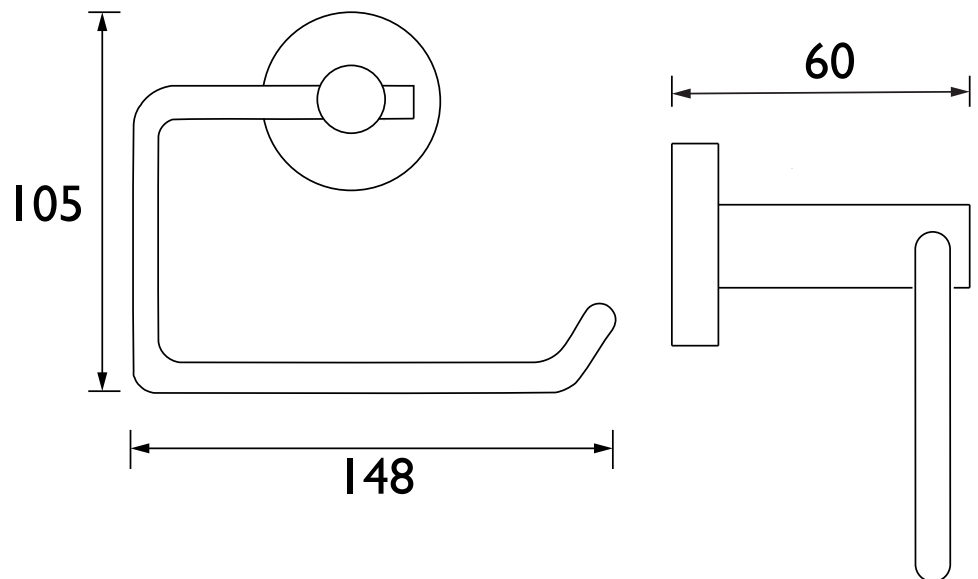

### Specification

Contemporary or Traditional:	Contemporary
Main Construction Material:	Brass
What's in the Box?:	1 x Towel Ring, 1 x Fixing Kit, 1 x Fitting Instructions

### Dimensions (measurements in mm)

### Features:

- On-trend brushed gun metal grey finish. Coordinates with taps and showers in the Bristan range.
- Solid Brass.
- 5-year parts guarantee for peace of mind.
- Height 105mm.
- Width 148mm.
- Depth 60mm.
- Also available in brushed brass