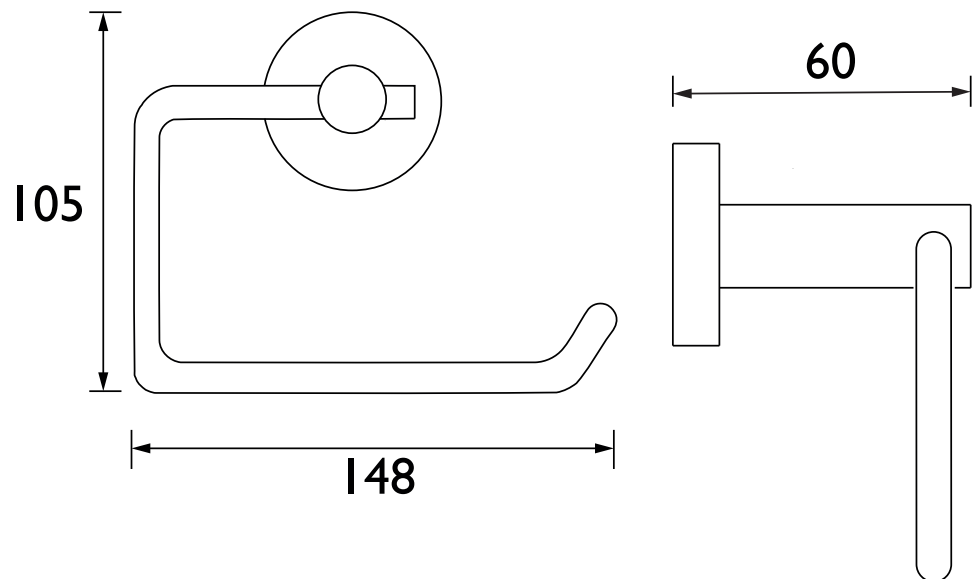

RD ROLL BB

Accessories Round Toilet Roll Holder Brushed Brass

Specification

Contemporary or Traditional:	Contemporary
Main Construction Material:	Brass
What's in the Box?:	1 x Towel Ring, 1 x Fixing Kit, 1 x Fitting Instructions

Dimensions (measurements in mm)

Features:

- On-trend brushed brass finish. Coordinates with taps and showers in the Bristan range.
- Solid Brass.
- 5-year parts guarantee for peace of mind.
- Height 105mm.
- Width 148mm.
- Depth 60mm.
- Also available in gun metal