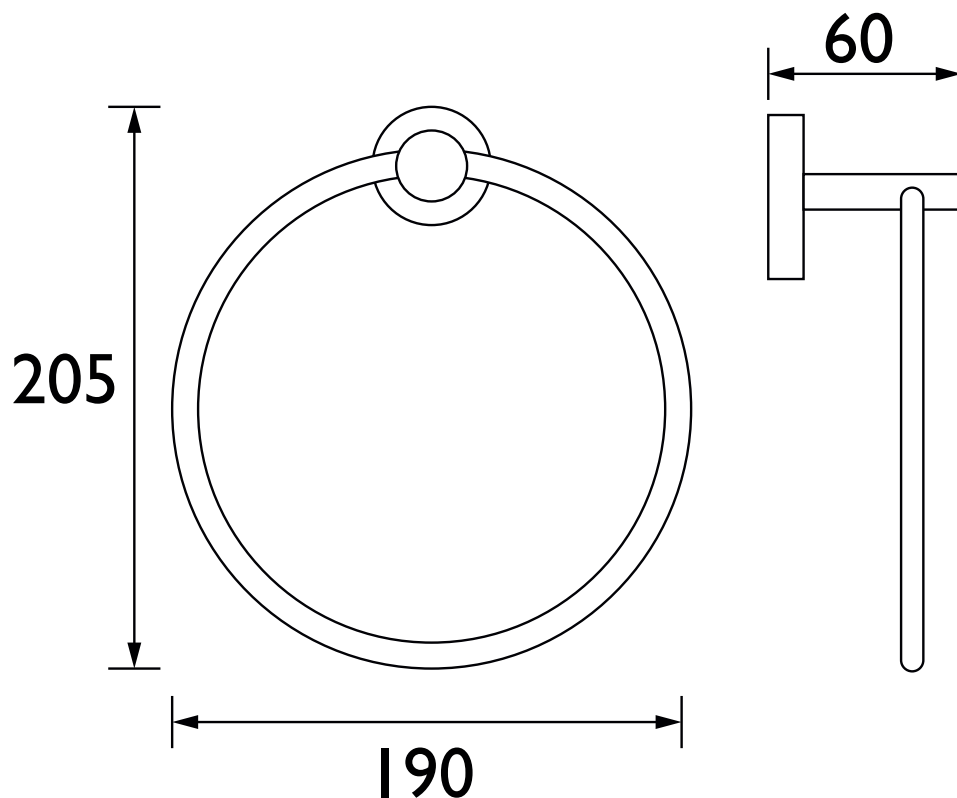

RD RING GM

Accessories
Round Ring Gun Metal Grey

Specification

Contemporary or Traditional:	Contemporary
Main Construction Material:	Brass
What's in the Box?:	1 x Ring, 1 x Fixing Kit, 1 x Fitting Instructions

Dimensions (measurements in mm)

Features:

- On-trend gun metal grey finish. Coordinates with taps and showers in the Bristan range.
- Solid Brass.
- 5-year parts guarantee for peace of mind.
- Height 205mm.
- Width 190mm.
- Depth 60mm.
- Also available in brushed brass.