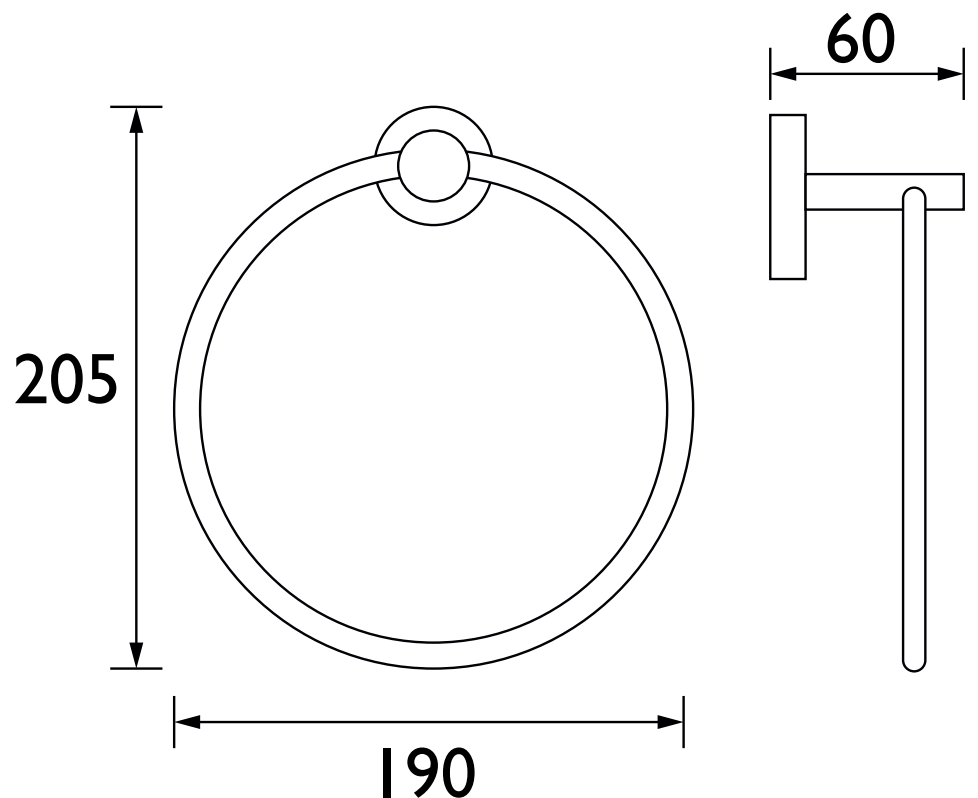

RD RING BB

Accessories
Round Ring Brushed Brass

Specification

Contemporary or Traditional:	Contemporary
Main Construction Material:	Brass
What's in the Box?:	1 x Ring, 1 x Fixing Kit, 1 x Fitting Instructions

Dimensions (measurements in mm)

Features:

- On-trend brushed brass finish. Coordinates with taps and showers in the Bristan range.
- Solid Brass.
- 5-year parts guarantee for peace of mind.
- Height 205mm.
- Width 190mm.
- Depth 60mm.
- Also available in gun metal.