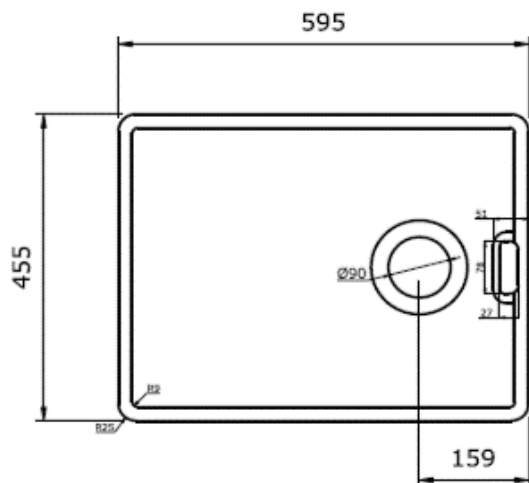

### Specification

Material	Ceramic
Finish	Glossy
Colours	White
No. of bowls	1
Fitting Method	Inset Only
Handing Options	Reversible
Cabinet Size (mm)	600
Overall Length (mm)	595
Overall Width (mm)	455
Overall Depth (mm)	250
Main Bowl Length (mm)	555
Main Bowl Width (mm)	415
Main Bowl Depth (mm)	221
Second Bowl Length (mm)	N/A
Second Bowl Width (mm)	N/A
Second Bowl Depth (mm)	N/A
Tap Hole Instructions	N/A
Waste Kit Included (Yes/No)	Yes
Clips & Seals Included (Yes/No)	N/A
Waste Size (mm)	90
Waste Kit Code	
Clips & Seals Code	N/A
Overflow Location	In main bowl
Cut Out Length (mm)	N/A
Cut Out Width (mm)	N/A
Product Weight (kg)	35
Packed Weight (kg)	37
Packed Dimensions (mm)	330x695x550
EAN number	8712465038260