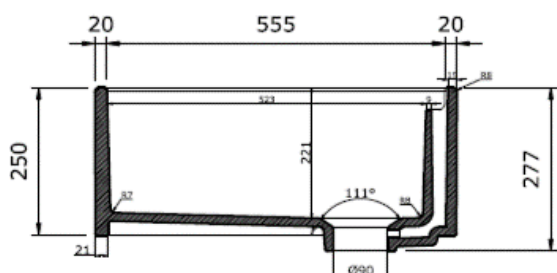

### Specification

Material	Ceramic
Finish	Glossy
Colours	White
No. of bowls	1
Fitting Method	Inset Only
Handing Options	Reversible
Cabinet Size (mm)	600
Overall Length (mm)	595
Overall Width (mm)	455
Overall Depth (mm)	250
Main Bowl Length (mm)	555
Main Bowl Width (mm)	415
Main Bowl Depth (mm)	221
Second Bowl Length (mm)	N/A
Second Bowl Width (mm)	N/A
Second Bowl Depth (mm)	N/A
Tap Hole Instructions	N/A
Waste Kit Included (Yes/No)	Yes
Clips & Seals Included (Yes/No)	N/A
Waste Size (mm)	90
Waste Kit Code	
Clips & Seals Code	N/A
Overflow Location	In main bowl
Cut Out Length (mm)	N/A
Cut Out Width (mm)	N/A
Product Weight (kg)	35
Packed Weight (kg)	37
Packed Dimensions (mm)	330x695x550
EAN number	8712465038260