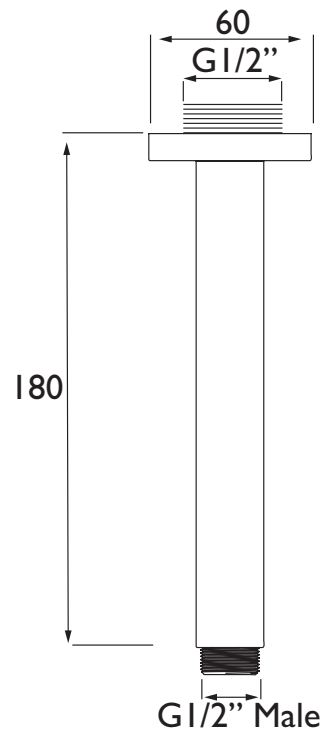

ARM CFSQ02 C

Accessories Ceiling Fed Shower Arm Square 200mm Chrome

Main Construction Material:	Brass
Connection Inlet:	G 1/2"
Connection Outlet:	G 1/2" (Male)
Contemporary or Traditional:	Contemporary
Finish Colour:	Chrome
Isolation Included:	No
Arm Length: (mm)	180
Working Pressure Range (bar):	Min. 0.2, Max. 5.0
Maximum Static Pressure: (bar)	10

Features:

- Metal Backnut
- Chrome plated BS EN 248

Product Certifications:

For more Shower Accessories,
please visit our website:

Dimensions (measurements in mm)

**TECHNICAL
DATA
SHEET**

BRISTAN
TAPS & SHOWERS