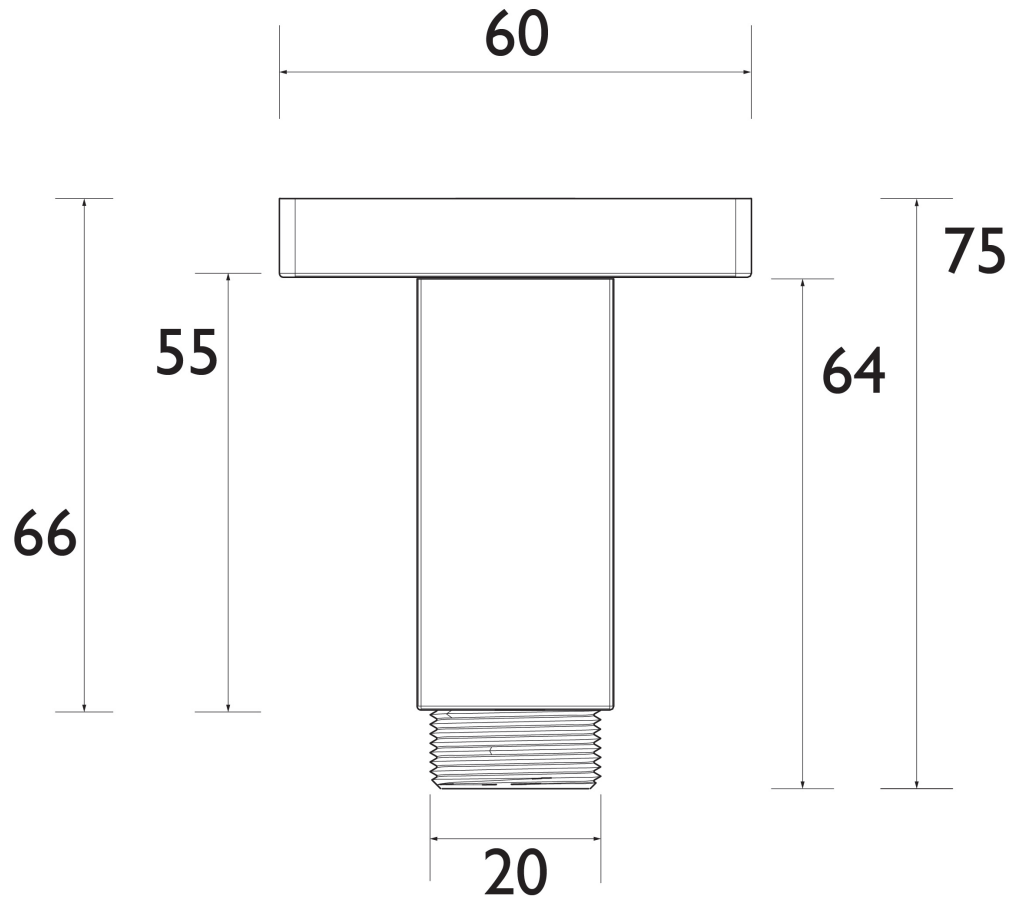

ARM CFSQ01 C

Accessories Ceiling Fed Shower Arm Square Chrome

Features:

- Metal Backnut
- Chrome plated BS EN 248

Product Certifications:

For more products, visit our website:
<http://www.bristan.com>

Specification

Main Construction Material:	Brass
Connection Inlet:	G ½"
Connection Outlet:	G ½"
Finish Colour:	Chrome
Contemporary or Traditional:	Contemporary
Isolation Included:	No
Arm Length (mm):	75
Working Pressure Range: (bar)	Min. 0.2 Bar, Max. 5.0 Bar
Maximum Static Pressure: (bar)	10

Dimensions (measurements in mm)

**TECHNICAL
DATA
SHEET**

BRISTAN
TAPS & SHOWERS D3