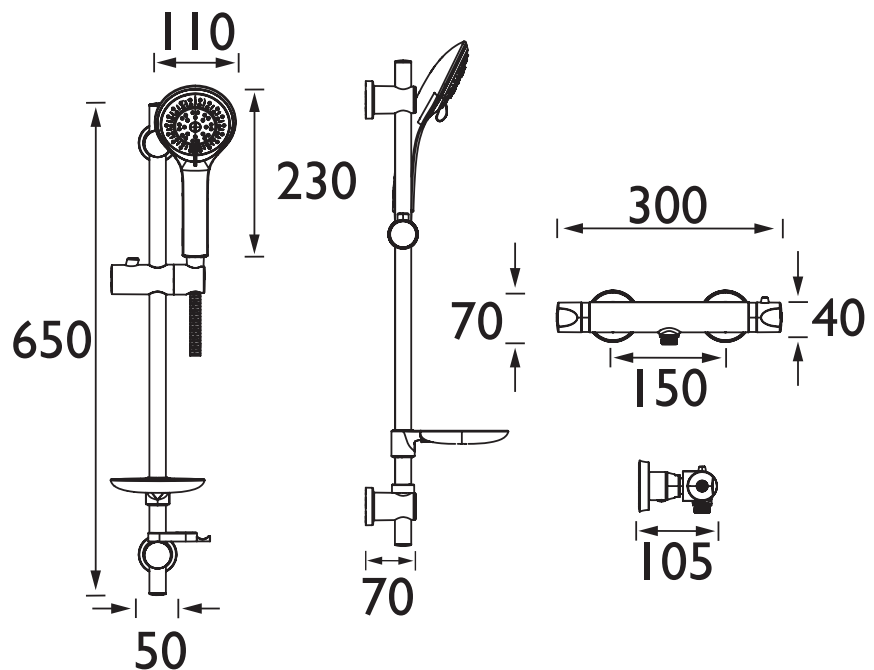

### Features:

- Supplied with our wallmount 12 fixing kit. The simplest solution for installing, maintaining and replacing bar showers, using built in front-of-wall isolation valves
- Thermostatic cartridge with preset temperature stop at 38°C, can be over-riden to a maximum of 46°C
- Flow control handle incorporates an eco button to save water, this can be overridden by the user
- 15mm inlet connections
- Includes 1.5m hose, multi-function rub-clean anti-limescale handset and hose retainer

### Specification

Finish/Colour:	Chrome
Main Construction Material:	Brass
No of Controls:	2
Shower Type:	Bar Shower
Shower Head Type:	Adjustable
Valve/Cartridge Type:	Thermostatic
Maximum Hot Water Supply Temperature °C:	60
Maximum Static Pressure: (bar)	10
Plumbing System Suitability:	All, Ideally Balanced
Working Pressure Range:	Min: 0.2 Bar, Max: 5 Bar
Connection Inlet:	15mm Compression
Connection Outlet:	G 1/2"
Isolation Valve Included:	Yes
Check Valve Included:	Yes

### Dimensions (measurements in mm)