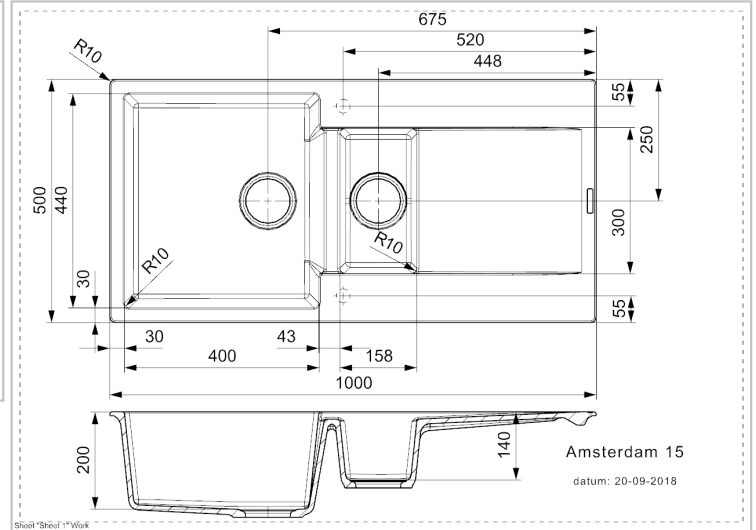

REGINOX

Amsterdam 15 Grey Silvery

Additional Information

Depth	200 mm / 140 mm
SKU	R30974
Outlet	3.5" outlet
Cabinet	800 mm
Type sink	One and a half bowl
Size sink	400 x 440 / 158 x 300 mm
Total dimension	1000 x 500 mm
Installation method	Inset
Packaging	Box