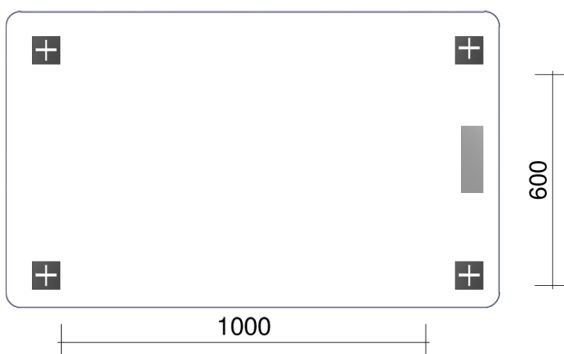

# VETRO HORIZONTAL

----  
H600MM W1000MM  
----

----  
PRODUCT CODES  
WHITE - 128045  
----

----  
25X1.2 PROFILE  
----

----  
FRAME 800 - W  
-----

-----  
LIST PRICE  
WHITE - £505.91

UNITS 4 & 5 | MAIDENHEAD TRADE & BUSINESS PARK | PRIORS WAY | MAIDENHEAD | BERKSHIRE | SL6 2GQ