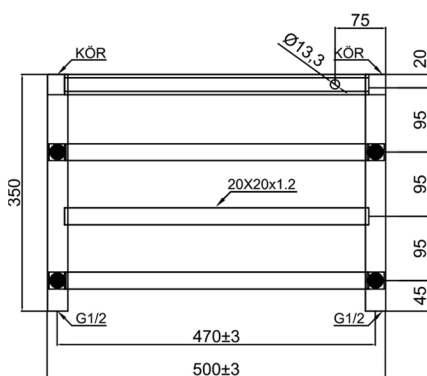

HOLYPORT

H 350-MM W 500-MM

PRODUCT CODES
CHROME - 128030

10 YEAR GUARANTEE

25X1.2 PROFILE

CHROME 179 -W 610 -BTU

LIST PRICE
CHROME - £172.92

TOWELRADS.COM LTD
ORDERS@TOWELRADS.COM
01628 659520