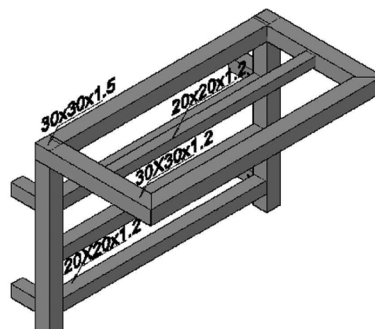

HOLYPORT

H 350-MM W 500-MM

PRODUCT CODES
CHROME - 128030

10 YEAR GUARANTEE

25X1.2 PROFILE

CHROME 179 -W 610 -BTU

LIST PRICE
CHROME - £172.92

TOWELRADS.COM LTD
ORDERS@TOWELRADS.COM
01628 659520