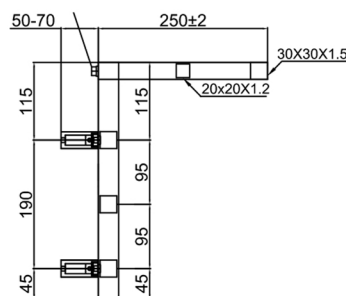

HOLYPORT

H 350-MM W 500-MM

PRODUCT CODES
CHROME - 128030

10 YEAR GUARANTEE

25X1.2 PROFILE

CHROME 179 -W 610 -BTU

LIST PRICE
CHROME - £172.92

TOWELRADS.COM LTD
ORDERS@TOWELRADS.COM
01628 659520