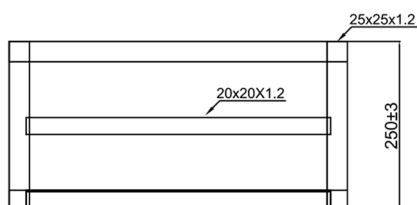

HOLYPORT

H 350-MM W 500-MM

PRODUCT CODES
CHROME - 128030

10 YEAR GUARANTEE

25X1.2 PROFILE

CHROME 179 -W 610 -BTU

LIST PRICE
CHROME - £172.92

TOWELRADS.COM LTD
ORDERS@TOWELRADS.COM
01628 659520