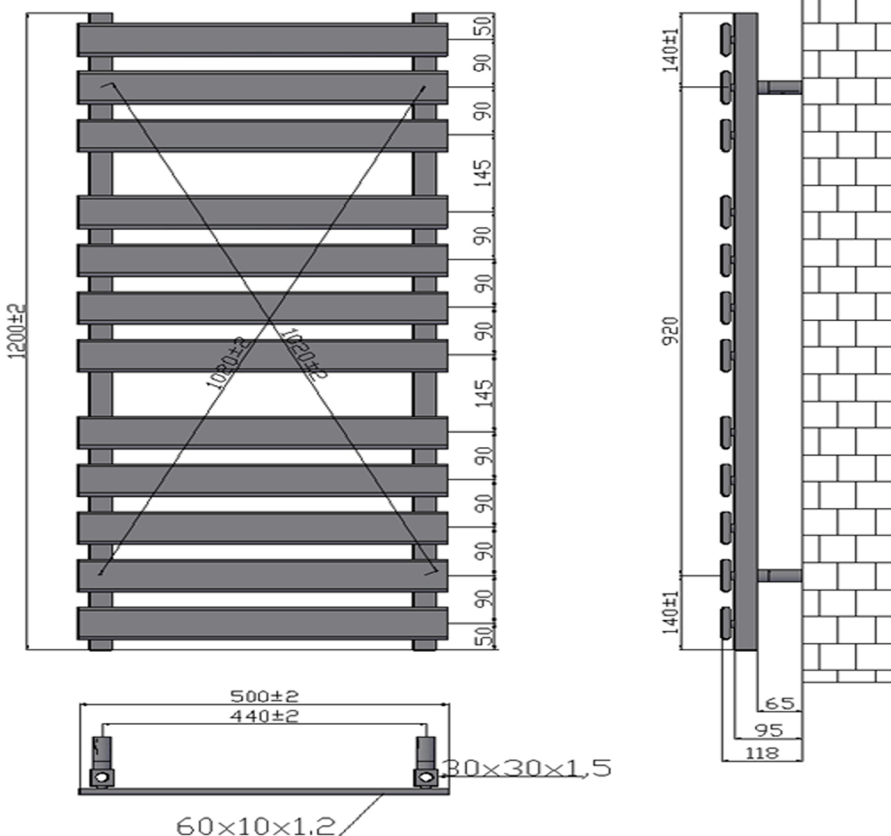

TOWELRADS.COM

PERLO

H1200MM W500MM

PRODUCT CODES

CHROME - 120907

WHITE - 120914

ANTHRACITE - 120903

10 YEAR GUARANTEE

60X10 PROFILE

CHROME - 339W - 1157 BTU

WHITE / ANTHRACITE

535W - 1825 BTU

LIST PRICE

CHROME - £253.23

WHITE - £198.46

ANTHRACITE - £205.23