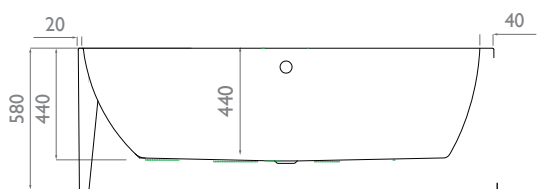

Dimensions:

Available in right & left-handed options

Fill information:

Ltrs	Kgs
250	1310
116	1176
0	160

Note:

Minimum installation void required for trap and waste is 0mm below floor level.

Foreword:

A contemporary one-piece shower bath, designed to provide a generous showering area and luxurious soak.

Features:

Variable profile edge - shower bath with un-fitted chrome twist overflow and pop-up waste. Manufactured using 5mm Lucite™ acrylic material complete with Lifetime guarantee.

Dimensions:

1660mm x 800mm x 580mm LxWxH

Weight:

Gross 68kg - Net 60kg

Further Info:

Also see:

Waters Space shower screens and bath filler options

Goes well with:

Roca™
Duravit™

Meridian-N, Chroma,
Starck, Architect.