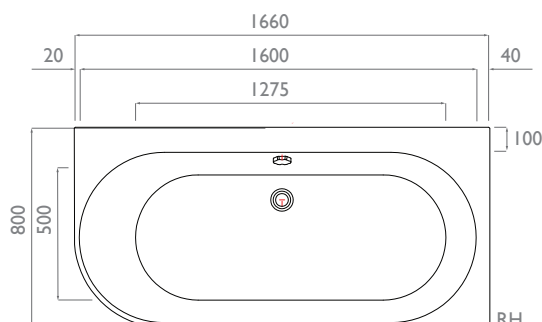

Dimensions:

Available in right & left-handed options

Fill information:

Ltrs	Kgs
250	1310
116	1176
0	160

Note:

Minimum installation void required for trap and waste is 0mm below floor level.

Foreword:

A contemporary one-piece shower bath, designed to provide a generous showering area and luxurious soak.

Features:

Variable profile edge - shower bath with un-fitted chrome twist overflow and pop-up waste. Manufactured using 5mm Lucite™ acrylic material complete with Lifetime guarantee.

Dimensions:

1660mm x 800mm x 580mm LxWxH

Weight:

Gross 68kg - Net 60kg

Further Info:

Also see:

Waters Space shower screens and bath filler options

Goes well with:

Roca™
Duravit™

Meridian-N, Chroma,
Starck, Architect.