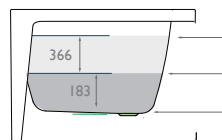

Fill information:

Ltrs	Kgs
250	1310
116	1176
0	160

Note:

Minimum installation void required for trap and waste is 0mm below floor level.

Foreword:

A contemporary one-piece shower bath, designed to provide a generous showering area and luxurious soak.

Features:

Variable profile edge - shower bath with un-fitted chrome twist overflow and pop-up waste. Manufactured using 5mm Lucite™ acrylic material complete with Lifetime guarantee.

Dimensions:

1660mm x 800mm x 580mm LxWxH

Weight:

Gross 68kg - Net 60kg

Further Info:

Also see:

Waters Space shower screens and bath filler options

Goes well with:

Roca™
Duravit™

Meridian-N, Chroma,
Starck, Architect.