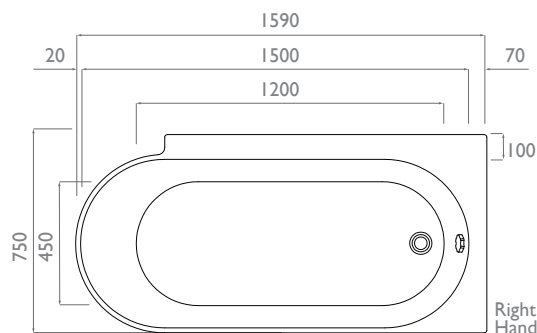

Dimensions:

Available in right & left-handed options

Fill information:

Note:

Minimum installation void required for trap and waste is 0mm below floor level.

Foreword:

A unique bath design, combining the space-saving benefit of a shower bath and the luxury of an open-ended freestander.

Features:

Variable profile edge - shower bath with un-fitted chrome twist overflow and pop-up waste. Manufactured using 4.2mm Lucite™ acrylic material complete with Lifetime guarantee.

Dimensions:

1590mm x 750mm x 580mm LxWxH

Weight:

Gross 58g - Net 50kg

Further Info:

Also see:

Waters Space shower screens and bath filler options

Goes well with:

Villeroy & Boch™ Subway, Subway 2
Duravit™ Starck, Architec