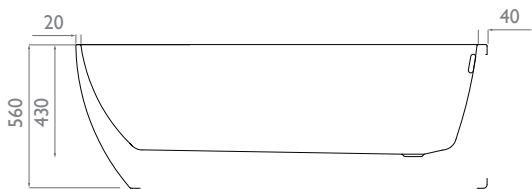

Dimensions: