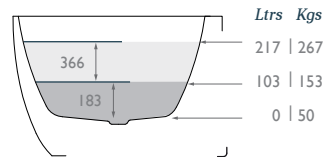

Fill information:

Note:

Minimum installation void required for trap and waste is 0mm below floor level.

Foreword:

A unique bath design, combining the space-saving benefit of a shower bath and the luxury of an open-ended freestander.

Features:

Variable profile edge - shower bath with un-fitted chrome twist overflow and pop-up waste. Manufactured using 4.2mm Lucite™ acrylic material complete with Lifetime guarantee.

Dimensions:

1590mm x 750mm x 580mm LxWxH

Weight:

Gross 58g - Net 50kg

Further Info:

Also see:

Waters Space shower screens and bath filler options

Goes well with:

Villeroy & Boch™ Subway, Subway 2
Duravit™ Starck, Architec