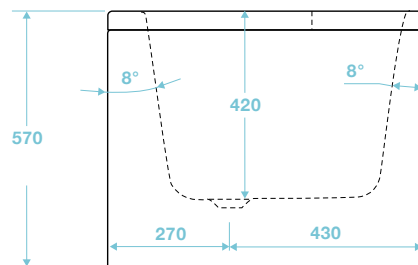

**TAN-306**

Angelo Single Ended Bath Left Hand 1600 x 700

Left Hand