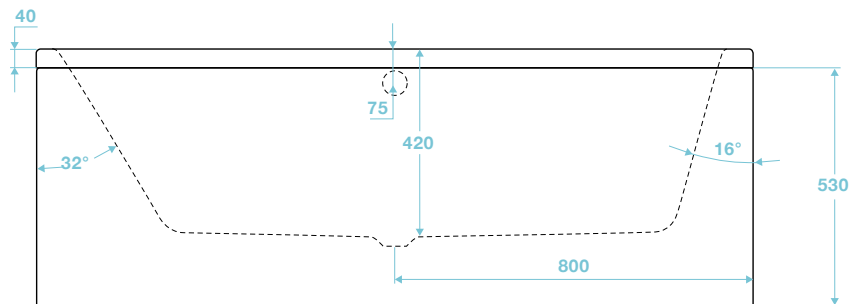

**TAN-306**

Angelo Single Ended Bath Left Hand 1600 x 700

Left Hand