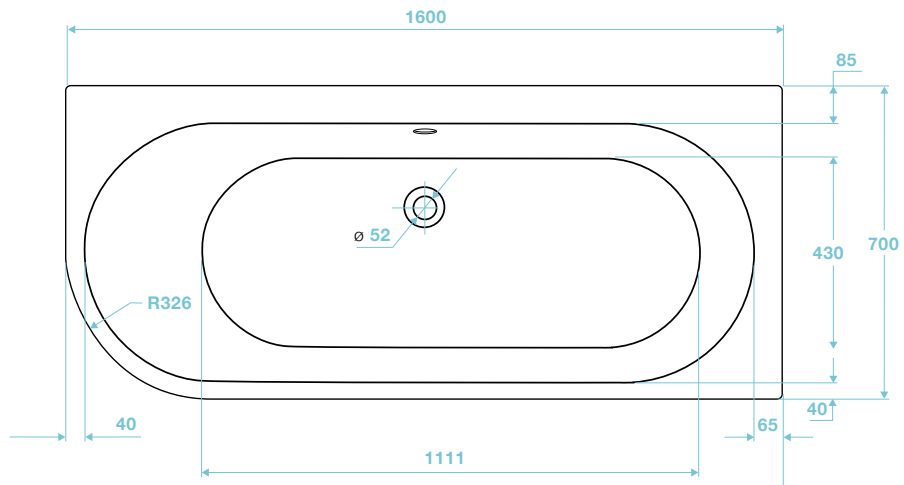

**TAN-306**

Angelo Single Ended Bath Left Hand 1600 x 700

Left Hand